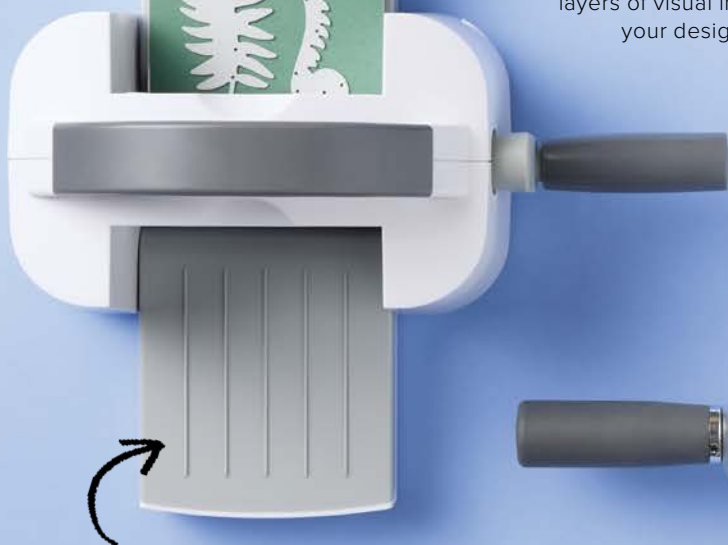

Mini Stampin' Cut & Emboss Machine
150673 | $69.00 • P. 74