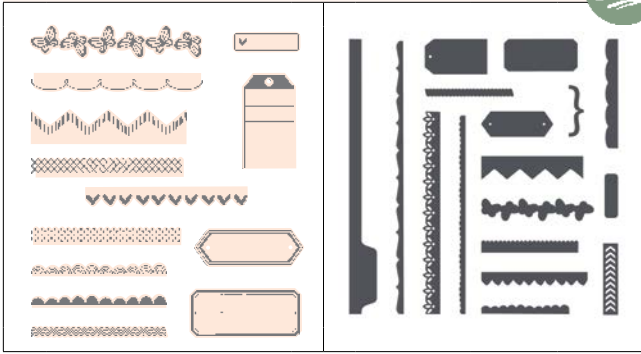

BORDERED IN BEAUTY BUNDLE

STAMP SET | P. 55

DIES | P. 59