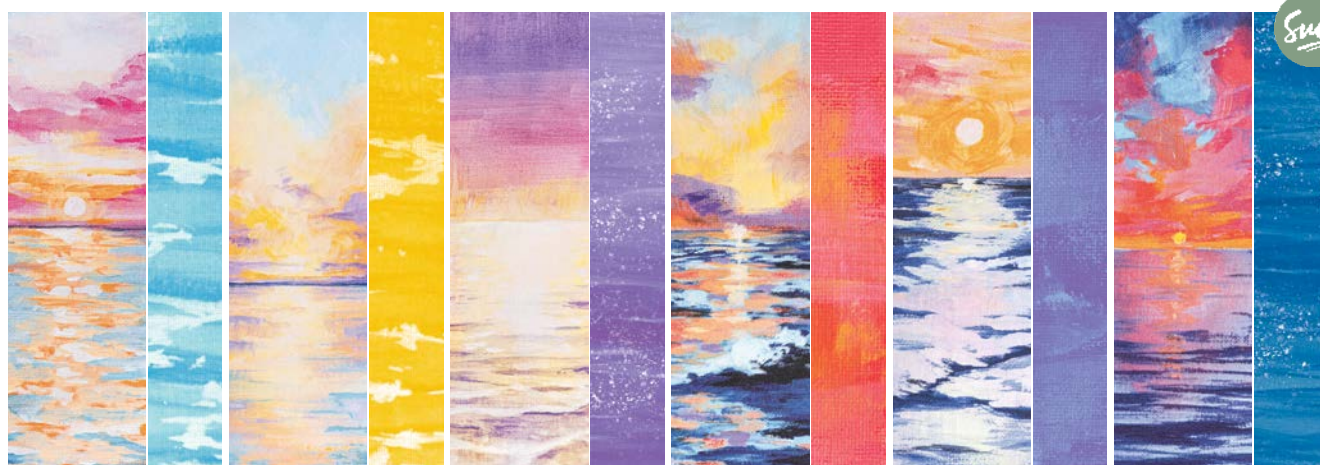

N 167773 SCENIC COAST 6" X 6" (15.2 X 15.2 CM) SPECIALTY

$17⁰⁰

48 sheets: 8 each of 6 double-sided designs. Acid and lignin free. Balmy Blue, Blueberry Bushel, Crushed Curry, Gorgeous Grape, Highland Heather, Strawberry Slush.