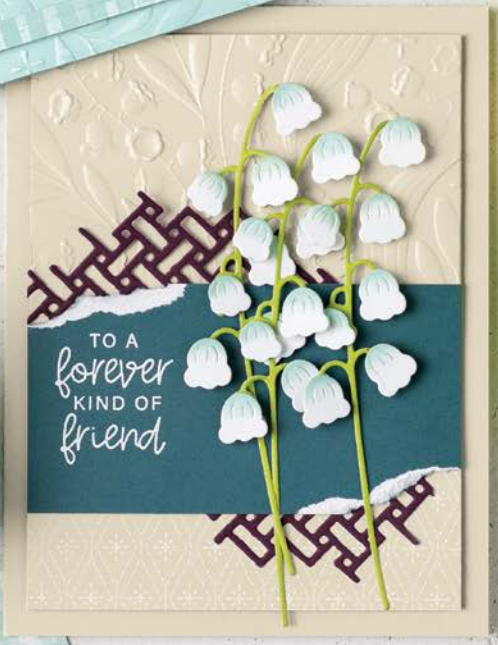

*Shimmering Dots*  
167949 | P. 72

*Valley in Bloom*  
12" x 12" (30.5 x 30.5 cm)  
Designer Series Paper  
167935 | P. 64

Save 10%

*Lily of the Valley Bundle*  
Stamp Set + Dies  
167943 | P. 37

*Luxe White*  
12" x 12" (30.5 x 30.5 cm)  
Specialty Designer Series Paper  
167947 | P. 66