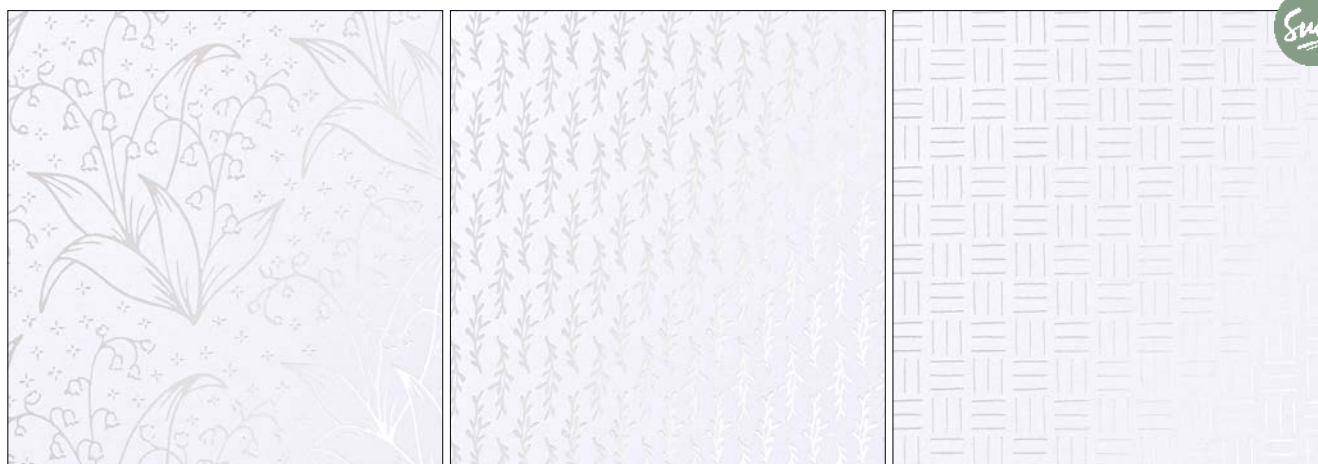

N 167947 | LUXE WHITE 12" X 12" (30.5 X 30.5 CM) SPECIALTY **$10⁰⁰**

6 sheets: 2 each of 3 double-sided designs. Acid and lignin free. White, white foil.