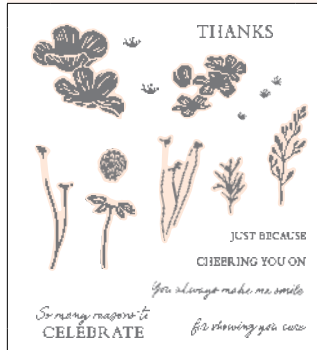

FLOWERING MEADOW BUNDLE • EN FR

STAMP SET | P. 47

DIES | P. 60