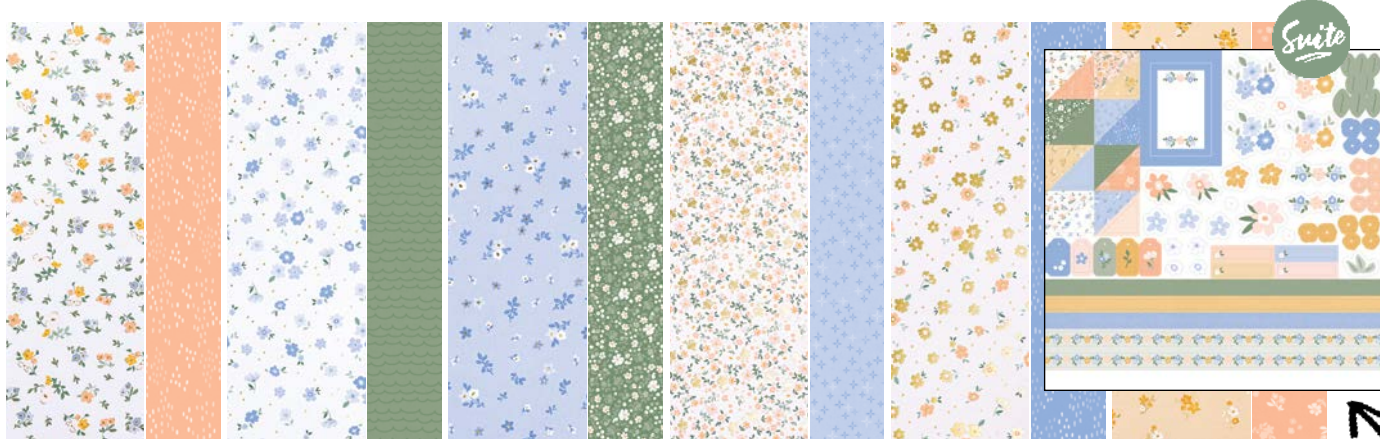

N BLOOM BOUTIQUE 12" X 12" (30.5 X 30.5 CM) SPECIALTY
167637 • PAPER ONLY **$17⁰⁰** 167734 • PAPER & STICKER SHEET **$21⁵⁰**

12 sheets: 2 each of 6 double-sided designs. Acid and lignin free. Barely Blush, Crisp Cantaloupe, gold, Golden Glow, Hydrangea Hue, Peaceful Pine.