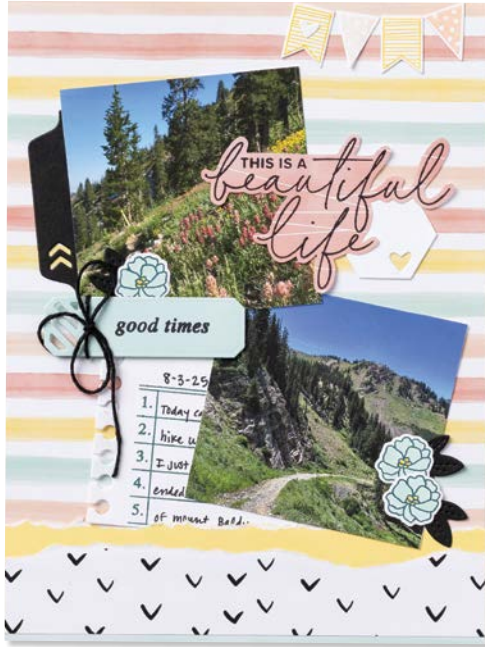

166854 ~~\$40.00~~ **\$45.00**

**GEARS & TEXTURES BUNDLE**  
 STAMP SET | P. 47 **+** DIES | P. 59

**N** 167606 ~~\$40.00~~ **\$50.25**

**BALLOON FESTOON BUNDLE**  
 STAMP SET | P. 47 **+** DIES | P. 59

Save  
**10%**  
on all  
bundles!