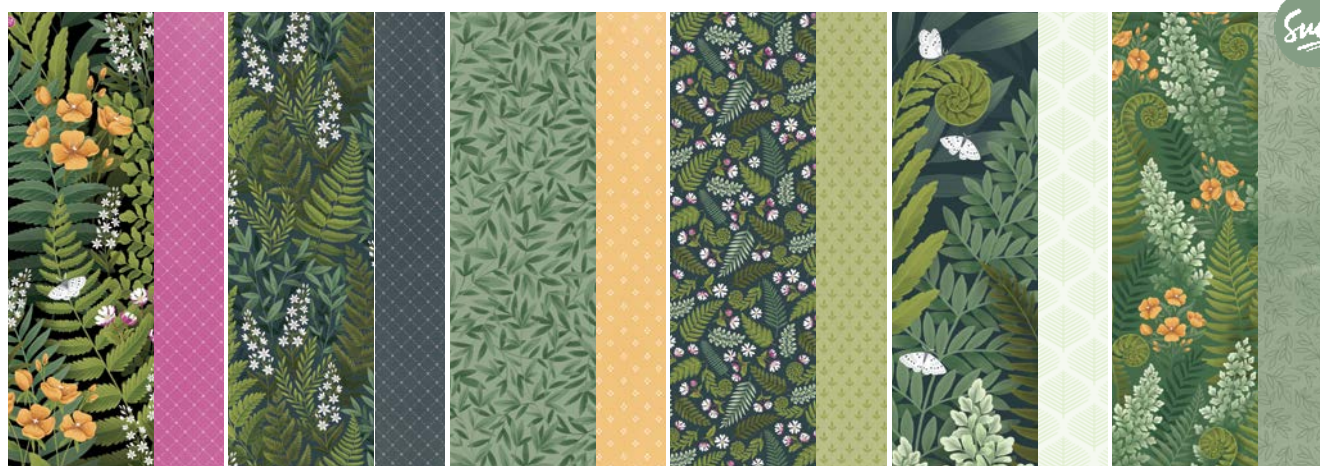

N 167737 MOONLIT FLORA 12" X 12" (30.5 X 30.5 CM)

$13⁰⁰

12 sheets: 2 each of 6 double-sided designs. Acid and lignin free. Berry Burst, Golden Glow, Mossy Meadow, Old Olive, Peaceful Pine, Secret Sea.