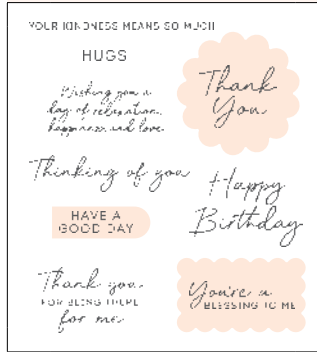

SCALLOPED BLOOMS BUNDLE • EN FR

STAMP SET | P. 46

DIES | P. 60