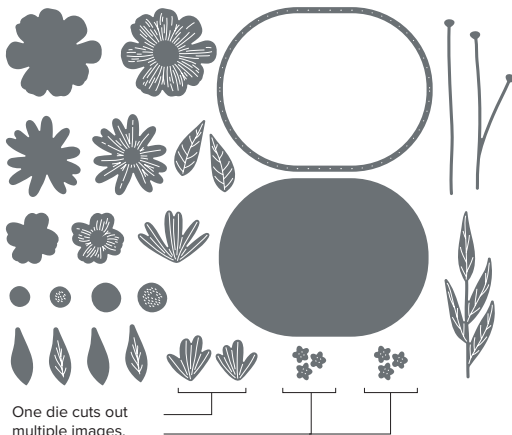

IMPRESSIONS ABLOOM BUNDLE
165611 | ~~$54.00~~ $48.50 • [EN] [FR]
10% **BUNDLED SAVINGS** Photopolymer Stamp Set + Dies

► *To order bundle items individually*
IMPRESSIONS ABLOOM STAMP SET
165605 | $20.00 • [EN] [FR] 17 photopolymer stamps.
IMPRESSIONS ABLOOM DIES
165610 | $34.00
25 dies. Largest die: 4-3/16" x 3-3/16" (10.6 x 8 cm).

PERFECT COORDINATION!

Get crafting products designed to match by ordering a suite or a bundle!

FLORAL IMPRESSIONS SUITE COLLECTION

165617 | $88.50 • [EN] [FR]

Suite collection includes one of each item listed below:

- Bundle (Stamp Set + Dies)
- Designer Series Paper
- Embossing Folder
- Embellishments
- Ephemera Pack

OR

Purchase your favorite products individually!

FOILED FRAMES & LABELS EPHEMERA PACK

165616 | $8.00

6 total 5" x 7" (12.7 cm X 17.8 cm) sheets: 2 each of 3 single-sided designs.

PRESSED FLOWERS EMBOSSING FOLDER

165614 | $11.00

Folder size: 6" x 6-1/4" (15.2 x 15.9 cm).

STRAWBERRY SLUSH & PRETTY IN PINK GEMS

165615 | $8.50

150 adhesive-backed pieces. 50 of each color. 4 mm, 5 mm. Strawberry Slush, Pretty in Pink, clear.

Scan the QR code to see our full selection online

CONTACT ME TO LEARN MORE:

Sue Miller

262-835-9736

<http://suemiller.stampinup.net>