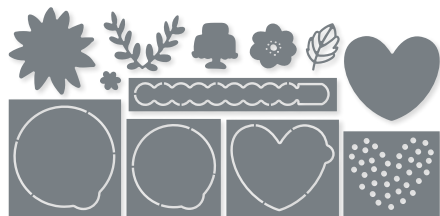

HOORAY FOR SURPRISES DIES
162857 | $32.00
12 dies. Largest die: 4-1/2" x 1/2" (11.4 x 1.3 cm).

10%
BUNDLED SAVINGS

HOORAY FOR SURPRISES BUNDLE
162858 | ~~$52.00~~ $46.75
Photopolymer •
Hooray for Surprises Stamp Set (p. 13) + Hooray for Surprises Dies