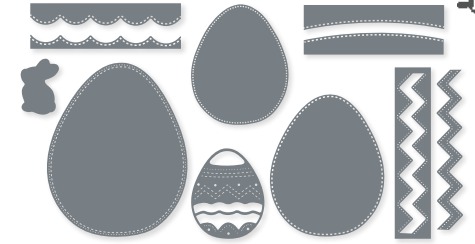

EXCELLENT EGGS DIES • 162807 | $25.00
8 dies. Largest die: 2-3/4" x 3-7/16" (7 x 8.7 cm).

10%
BUNDLED SAVINGS

EVERYDAY DETAILS BUNDLE
162865 | ~~$58.00~~ $52.00
Cling
Everyday Details Stamp Set (p. 28) + Everyday Details Dies

10%
BUNDLED SAVINGS

EXCELLENT EGGS BUNDLE
162808 | ~~$48.00~~ $43.00
Cling
Excellent Eggs Stamp Set (p. 27) + Excellent Eggs Dies