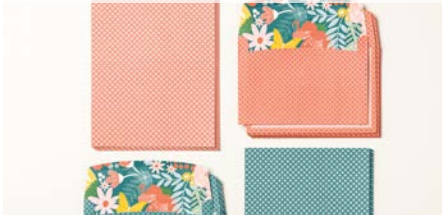

SWEET THOUGHTS MEMORIES & MORE CARDS & ENVELOPES • 162931 | $10.00
[P. 44]