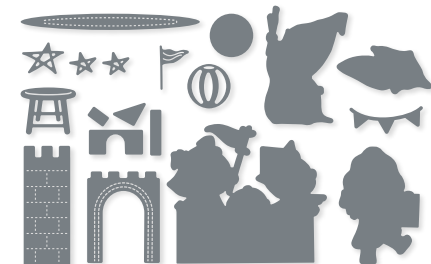

KIDDIN' AROUND DIES • 162838 | $34.00
14 dies. Largest die: 3-1/8" x 2-3/4" (7.9 x 7 cm).

10%
BUNDLED SAVINGS

KIDDIN' AROUND BUNDLE
162839 | ~~$60.00~~ $54.00
Cling •
Kiddin' Around Stamp Set (p. 50) + Kiddin' Around Dies