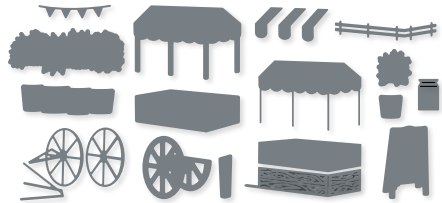

FLOWER CART DIES • 162780 | $34.00
15 dies. Largest die: 2-1/4" x 1-1/2"
(5.7 x 3.8 cm).