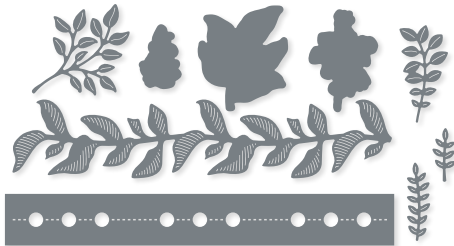

NOTES OF NATURE DIES • 163203 | $28.00
9 dies. Largest die: 1-1/4" x 6" (3.2 x 15.2 cm).