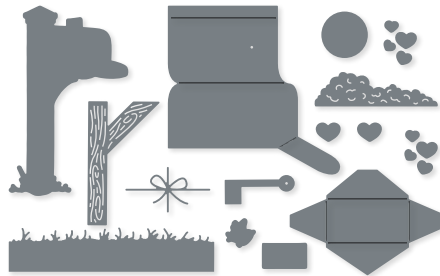

SENDING LOVE DIES • 162879 | $35.00
15 dies. Largest die: 3-7/16" x 4-15/16"
(9.8 x 12.5 cm).

10%
BUNDLED SAVINGS

SENDING LOVE BUNDLE
162880 | $60.00 $54.00
Cling •
Sending Love Stamp Set (p. 11) + Sending Love Dies