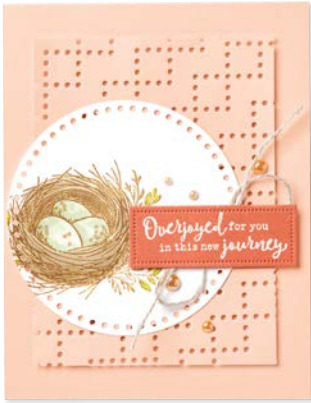

EVERYDAY DETAILS DIES • 162864 | $34.00
11 dies. Largest die: 2-5/8" x 4-1/8"
(6.7 x 10.5 cm).