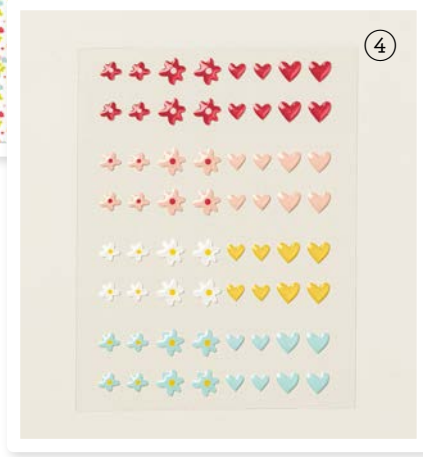

bee mine

SUITE COLLECTION

162560 | $75.00

Photopolymer •

Suite collection includes one of each item listed below.

**1. BEE MY VALENTINE BUNDLE
162554 | ~~$43.00~~ $38.50**

10% BUNDLED SAVINGS Photopolymer •

Bee My Valentine Stamp Set
+ Bee Builder Punch (p. 67)

**2. SWEET SORBET 1/4" (6.4 MM)
BORDERED RIBBON • 162558 | $8.00**
10 yards (9.1 m).

**3. SQUARE PILLOW BOXES
162559 | $8.00**
10 white stampable boxes. Folded box:
4" x 4" x 1-3/4" (10.2 x 10.2 x 4.4 cm). Food safe.

**4. ADHESIVE-BACKED HEARTS & FLOWERS
162557 | $8.00**
64 pieces. Size range: 6–9 mm. Sweet Sorbet,
Petal Pink, white, Daffodil Delight,
Pool Party.

**5. BEE MINE 12" X 12" (30.5 X 30.5 CM)
DESIGNER SERIES PAPER • 162546 | $12.50**
12 sheets: 2 each of 6 double-sided designs*.
Acid free, lignin free.

*Visit stampinup.com and search by item number to see enlarged images and detailed product information.