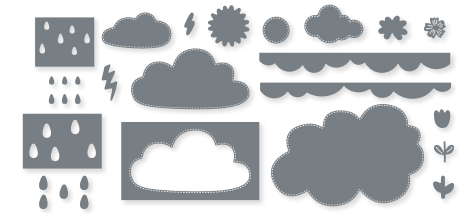

BRIGHT SKIES DIES • 162793 | $34.00
17 dies. Largest die: 4-11/16" x 3" (11.9 x 7.6 cm).

10%
BUNDLED SAVINGS

BEE MY VALENTINE BUNDLE
162554 | ~~$43.00~~ $38.50
Photopolymer •
Bee My Valentine Stamp Set (p. 10) + Bee Builder Punch

10%
BUNDLED SAVINGS

BRIGHT SKIES BUNDLE
162794 | ~~$54.00~~ $48.50
Photopolymer •
Bright Skies Stamp Set (p. 51) + Bright Skies Dies