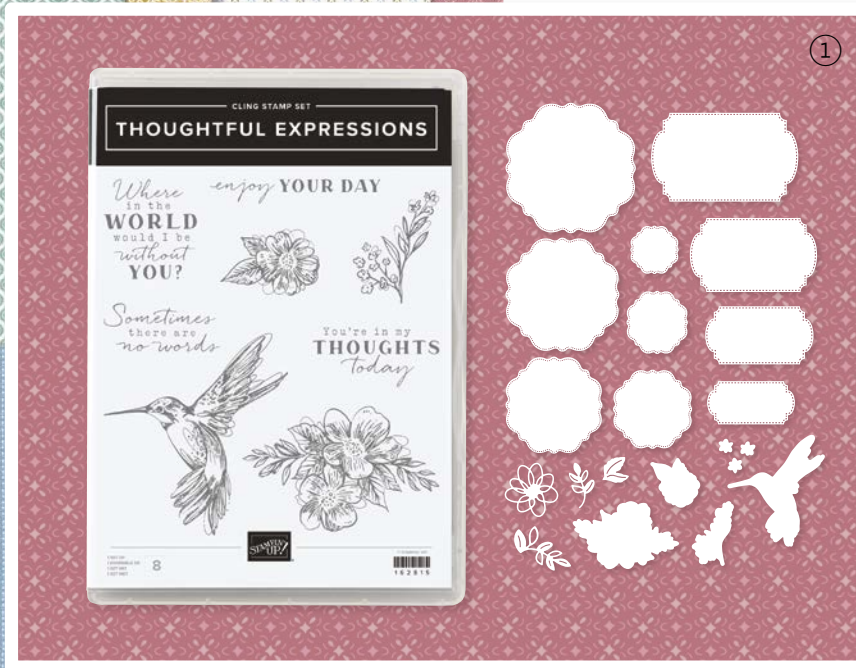

poetic expressions

SUITE COLLECTION

162826 | $76.25

Cling

Suite collection includes one of each item listed below.

1. THOUGHTFUL EXPRESSIONS BUNDLE 162822 | ~~$62.00~~ $55.75

10% **BUNDLED SAVINGS** Cling

Thoughtful Expressions Stamp Set
+ Thoughtful Expressions Dies (p. 73)

2. CHAMPAGNE IRIDESCENT DOTS 162824 | $8.00

600 loose pieces. Size range: 3–6 mm.

3. POETIC EXPRESSIONS 12" X 12" (30.5 X 30.5 CM) DESIGNER SERIES PAPER 162814 | $12.50

12 sheets: 2 each of 6 double-sided designs*.
Acid free, lignin free.

*Visit stampinup.com and search by item number to see enlarged images and detailed product information.

3

1

2