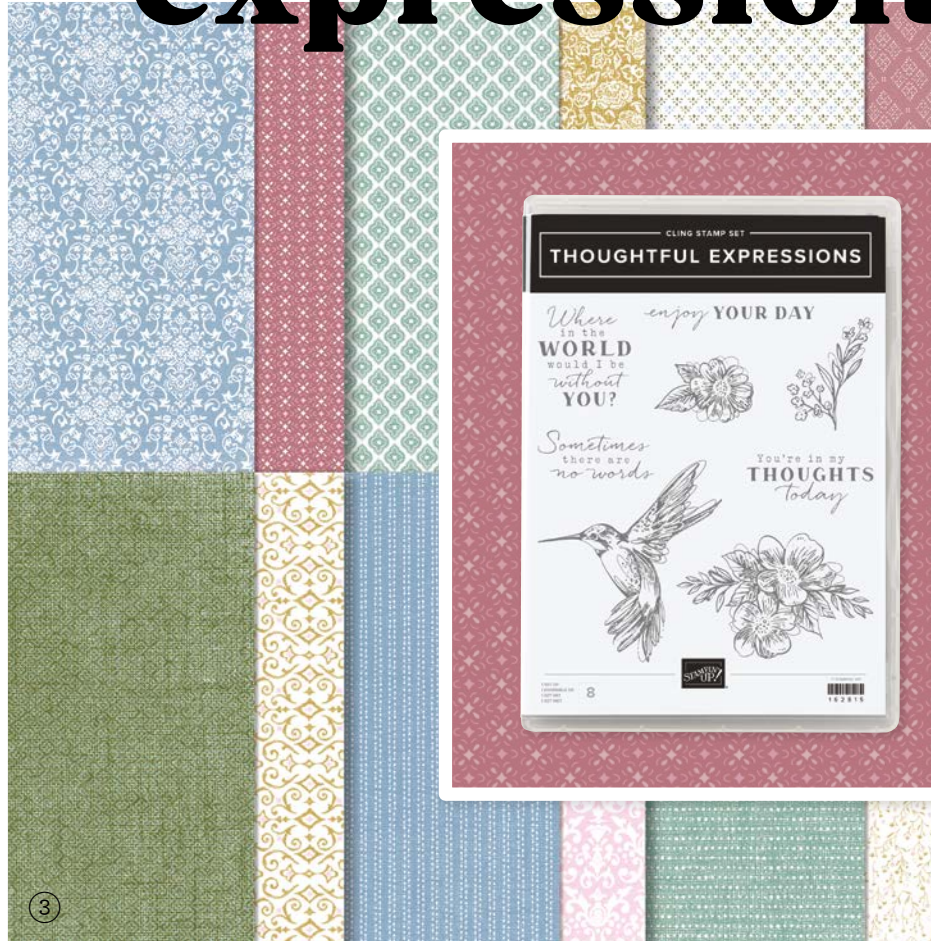

poetic expressions

SUITE COLLECTION

162826 | $76.25

Cling

Suite collection includes one of each item listed below.

1. THOUGHTFUL EXPRESSIONS BUNDLE 162822 | ~~$62.00~~ $55.75

10% **BUNDLED SAVINGS** Cling

Thoughtful Expressions Stamp Set
+ Thoughtful Expressions Dies (p. 73)

2. CHAMPAGNE IRIDESCENT DOTS 162824 | $8.00

600 loose pieces. Size range: 3–6 mm.

3. POETIC EXPRESSIONS 12" X 12" (30.5 X 30.5 CM) DESIGNER SERIES PAPER 162814 | $12.50

12 sheets: 2 each of 6 double-sided designs*.
Acid free, lignin free.

*Visit stampinup.com and search by item number to see enlarged images and detailed product information.

3

1

2