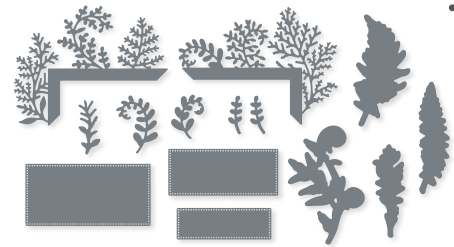

**TRUSTY TOOLS DIES • 162722 | \$37.00**  
20 dies. Largest die: 3-11/16" x 2-5/16"  
(9.4 x 5.9 cm).

**10%**  
BUNDLED SAVINGS

**TRUSTY TOOLS BUNDLE**  
162723 | ~~\$84.00~~ \$75.50  
Photopolymer •   
Trusty Tools Stamp Set (p. 56) + Trusty Tools Dies