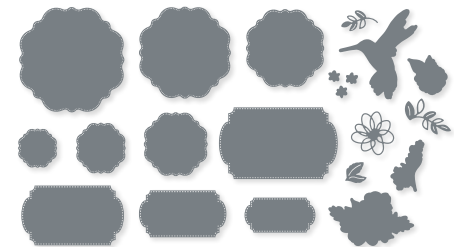

THOUGHTFUL EXPRESSIONS DIES
162821 | $37.00
19 dies. Largest die: 3-11/16" x 3-11/16"
(9.4 x 9.4 cm).

10%
BUNDLED SAVINGS

SUBMARINE LIFE BUNDLE
162774 | ~~$63.00~~ $56.50
Photopolymer
Submarine Life Stamp Set (p. 52) + Submarine Life Builder Punch

10%
BUNDLED SAVINGS

THOUGHTFUL EXPRESSIONS BUNDLE
162822 | ~~$62.00~~ $55.75
Cling
Thoughtful Expressions Stamp Set (p. 62)
+ Thoughtful Expressions Dies