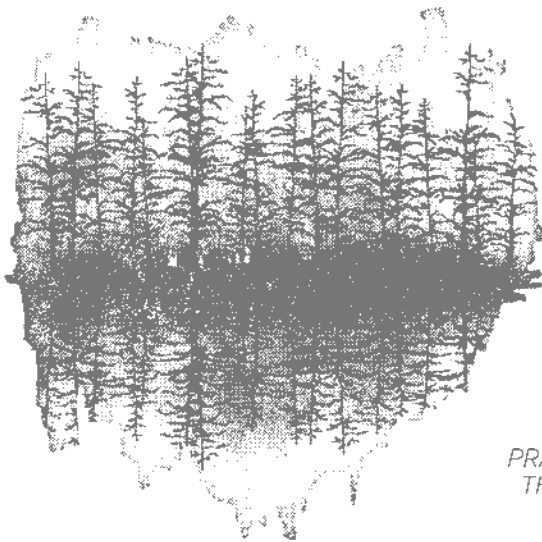

TO REMEMBER IS TO GIVE LIFE
TO THOSE WE'VE LOVED AND LOST

THE FRIENDSHIP OF A PET
IS ONE OF LIFE'S GREATEST GIFTS

GOD IS OUR REFUGE AND STRENGTH
PSALM 46:1

PRAYING FOR HIS COMFORT TO SOFTEN
THE SADNESS AND BRING YOU PEACE