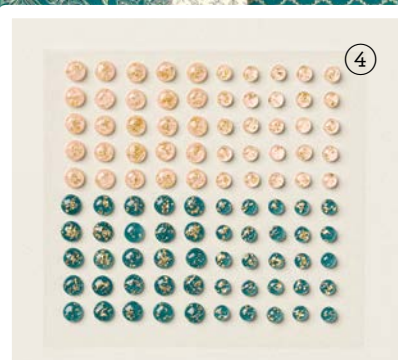

forever love

SUITE COLLECTION

162590 | $96.00

Cling •

Suite collection includes one of each item listed below.

**1. LIFETIME OF LOVE BUNDLE
162584 | ~~$59.00~~ $53.00**

10% BUNDLED SAVINGS Cling •

Lifetime of Love Stamp Set
+ Lifetime of Love Dies (p. 71)

**2. PRETTY PEACOCK & GOLD 3/8" (1 CM)
METALLIC RIBBON • 162588 | $8.50**

10 yards (9.1 m).

**3. GOLD FOILED FLOWERS CARDS &
ENVELOPES • 162589 | $10.00**

10 card bases and 10 envelopes. Folded card size: 4-1/4" x 5-1/2" (10.8 x 14 cm). Acid free, lignin free. Gold foil, Very Vanilla.

**4. PETAL PINK & PRETTY PEACOCK
FOILED GEMS • 162587 | $8.00**

100 adhesive-backed pieces: 50 each of 2 colors. 4 mm, 5 mm.

**5. FOREVER LOVE 12" X 12" (30.5 X 30.5 CM)
SPECIALTY DESIGNER SERIES PAPER
162573 | $16.50**

12 sheets: 2 each of 6 double-sided designs*. Includes gold foil. Acid free, lignin free.

*Visit stamping.com and search by item number to see enlarged images and detailed product information.