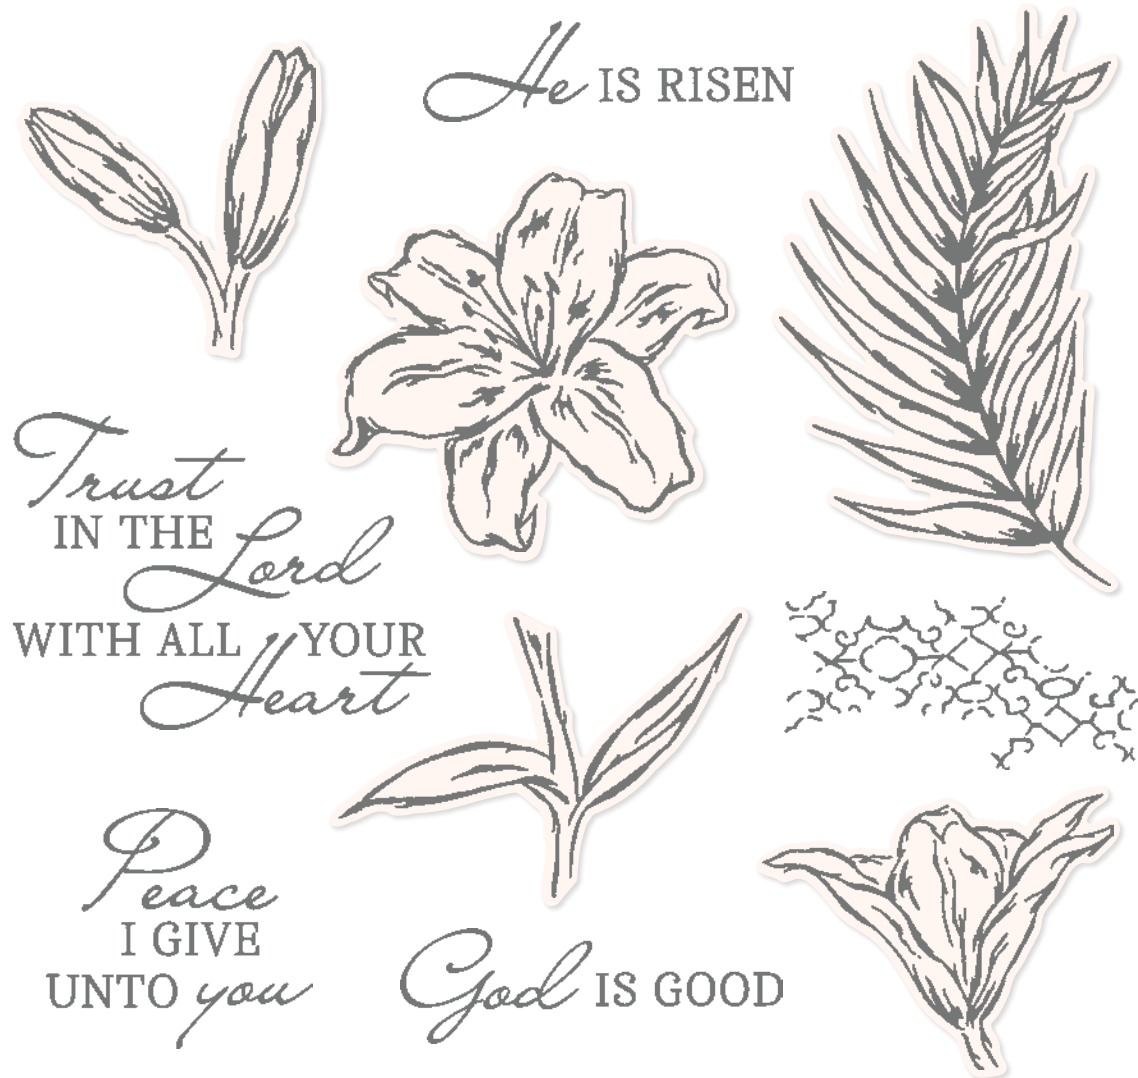

12 dies. Largest die: 3-3/4" x 5" (9.5 x 12.7 cm).

**EASTER LILIES • 162783 | \$24.00**

10 photopolymer stamps (suggested clear blocks: c, d, e)  
 ○ Coordinates with Easter Lilies Dies

10%

BUNDLED SAVINGS