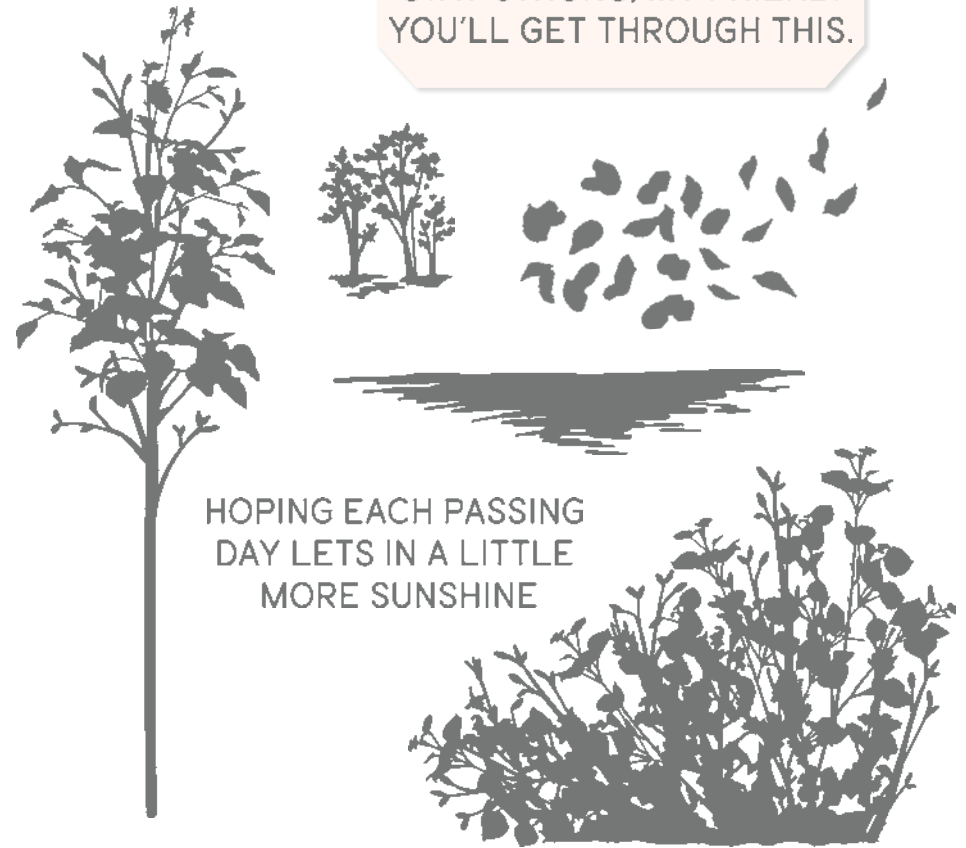

SENDING OUR LOVE

STAY STRONG, MY FRIEND.
YOU'LL GET THROUGH THIS.

HOPING EACH PASSING
DAY LETS IN A LITTLE
MORE SUNSHINE

YOU MAKE GOOD THINGS BETTER

DELICATE FOREST • 162675 | $20.00

9 photopolymer stamps (suggested clear blocks: c, d, e, i)
○ Coordinates with Delicate Forest Dies

DELICATE FOREST DIES • 162679 | $38.00

Use with a Stampin' Cut & Emboss Machine (p. 66).
7 dies. Largest die: 3-7/8" x 4-7/8" (9.8 x 12.4 cm).

10%
BUNDLED SAVINGS

+

DELICATE FOREST BUNDLE

162680 | ~~$58.00~~ $52.00

Photopolymer
Delicate Forest Stamp Set + Delicate Forest Dies (p. 68)