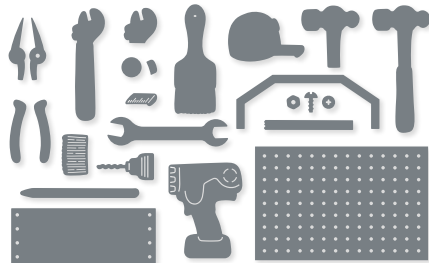

TRUSTY TOOLS DIES • 162722 | $37.00
20 dies. Largest die: 3-11/16" x 2-5/16"
(9.4 x 5.9 cm).

10%
BUNDLED SAVINGS

TRUSTY TOOLS BUNDLE
162723 | ~~$84.00~~ $75.50
Photopolymer •
Trusty Tools Stamp Set (p. 56) + Trusty Tools Dies