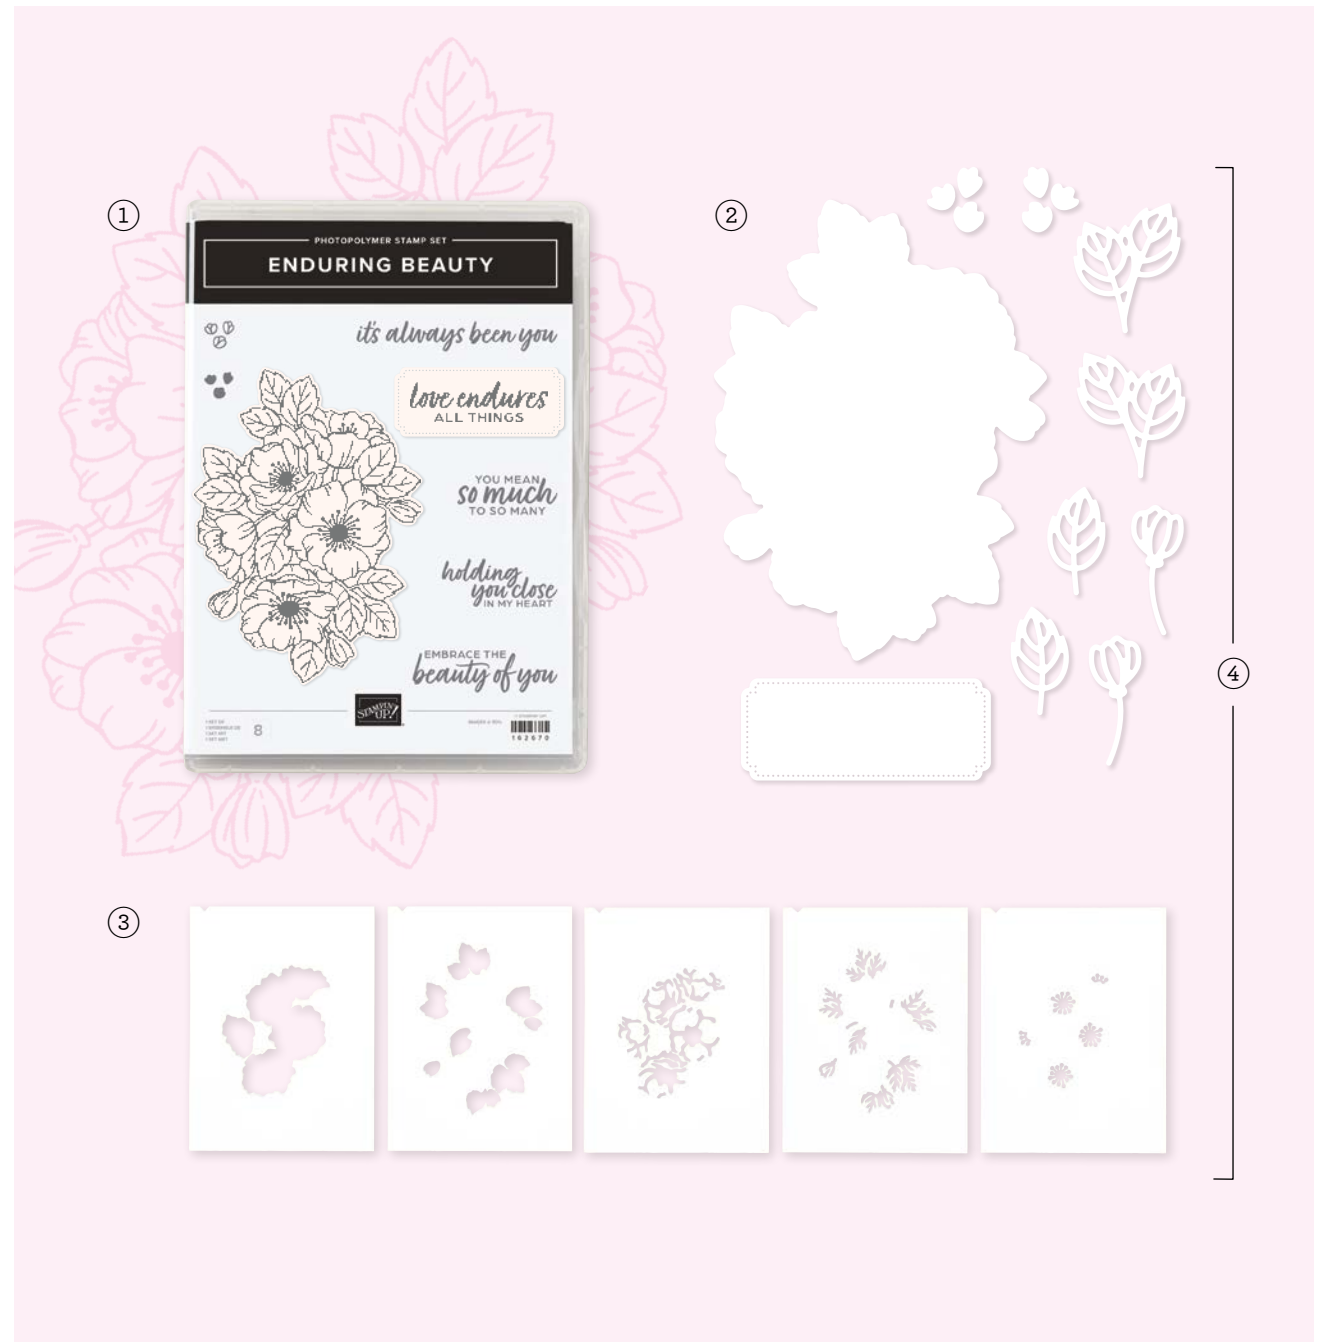

mix & MASK

The Enduring Beauty Bundle puts you in full creative control. Its seamless coordination makes it easy to use the products together, alone, or in any combination you want. Go ahead—mix and mask your way to a look you love!

1. ENDURING BEAUTY STAMP SET 162670 | $20.00

8 photopolymer stamps
(suggested clear blocks: a, c, f, h)
● Coordinates with Enduring Beauty Dies (p. 68)
and Enduring Beauty Decorative Masks (p. 68)

2. ENDURING BEAUTY DIES • 162672 | $26.00

Use with a Stampin' Cut & Emboss Machine (p. 66). 10 dies. Largest die: 3-7/16" x 4-3/4" (8.7 x 12.1 cm).

3. ENDURING BEAUTY DECORATIVE MASKS 162673 | $10.50

5 masks: 1 each of 5 designs. 5" x 6-5/8" (12.7 x 16.8 cm). Use with Classic Stampin' Ink (AC p. 122–123).

4. ENDURING BEAUTY BUNDLE 162674 | ~~$56.50~~ $50.75

10% **BUNDLED SAVINGS** Photopolymer Enduring Beauty Stamp Set + Enduring Beauty Dies (p. 68) + Enduring Beauty Decorative Masks (p. 68)