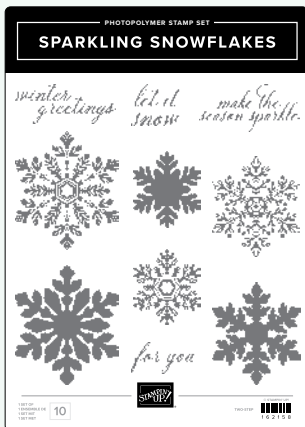

SPARKLING SNOWFLAKES STAMP SET • 162158 | $20.00 • **EN** **PR**
SPARKLING SNOWFLAKES TAG TOPPER PUNCH • 162164 | $27.00