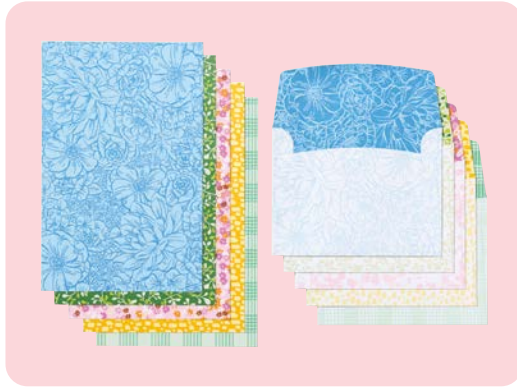

start with cards & envelopes

5 card bases and 5 envelopes.
Folded card size: 4-1/4" x 5-1/2" (10.8 x 14 cm).

SUNNY SPRINGS CARDS & ENVELOPES
163754 | \$8.00

CALMING CREEK CARDS & ENVELOPES
163753 | \$8.00