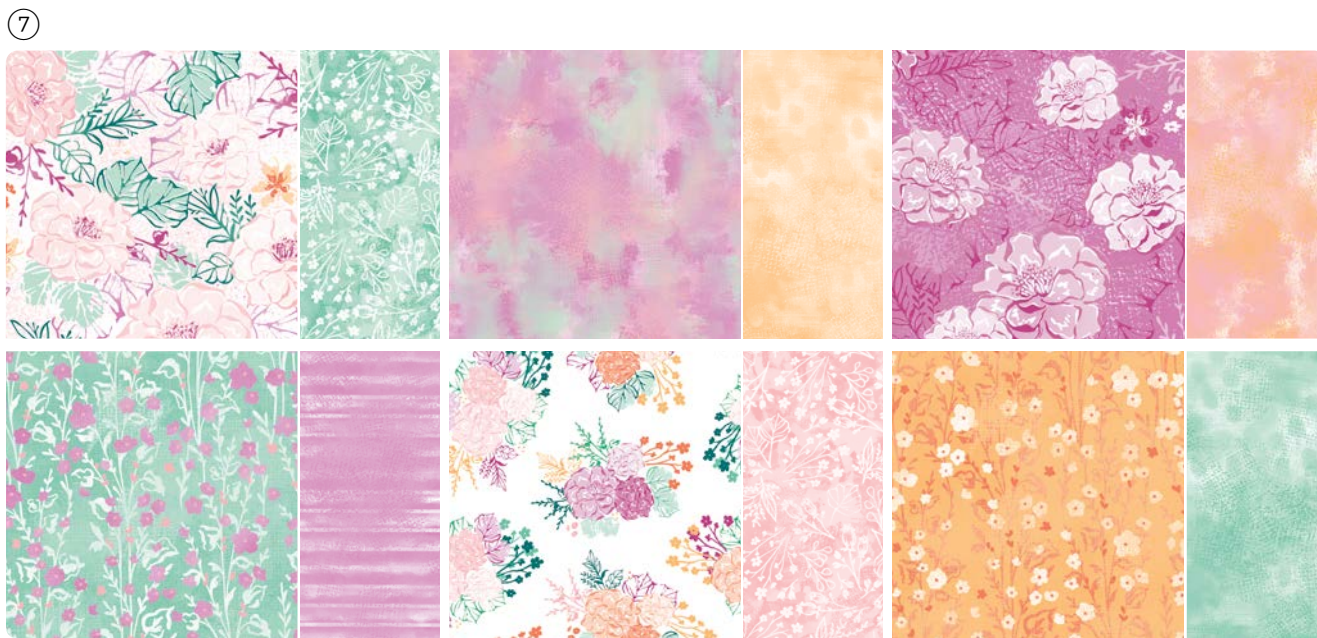

4

PRETTY IN PINK

PEACH PIE

SHY SHAMROCK

SUMMER SPLASH

BERRY BURST

PETUNIA POP

- 10% BUNDLED SAVINGS **1-2. FLOWERS OF BEAUTY BUNDLE** • 163376 | ~~\$61.00~~ \$54.75 • Stamp Set + Dies
- 10% BUNDLED SAVINGS **3-4. UNBOUNDED LOVE BUNDLE** • 163384 | ~~\$61.00~~ \$54.75 • Stamp Set + Dies • **EN ES PN**
- 5. 2024-2026 IN COLOR RESIN DOTS** • 163389 | \$8.00 • 120 pieces. **6. 2024-2026 IN COLOR GLIMMER 12" X 12" (30.5 X 30.5 CM) SPECIALTY PAPER** • 163771 | \$11.00 • 5 sheets.
- 7. UNBOUNDED BEAUTY 12" X 12" (30.5 X 30.5 CM) DESIGNER SERIES PAPER** • 163372 | \$12.50 • 12 sheets.
- *To order bundle items individually*
- 1. FLOWERS OF BEAUTY STAMP SET** • 163374 | \$24.00 • 13 photopolymer stamps.
- 2. FLOWERS OF BEAUTY DIES** • 163375 | \$37.00 • 10 dies. Largest die: 1-3/4" x 5" (4.4 x 12.7 cm).
- 3. UNBOUNDED LOVE STAMP SET** • 163378 | \$25.00 • 25 photopolymer stamps • Inspired by Million Sales Achiever Debbie Moczek • **EN ES PN**
- 4. UNBOUNDED LOVE DIES** • 163383 | \$36.00 • 16 dies. Largest die: 3-1/8" x 1-1/2" (7.9 x 3.8 cm).