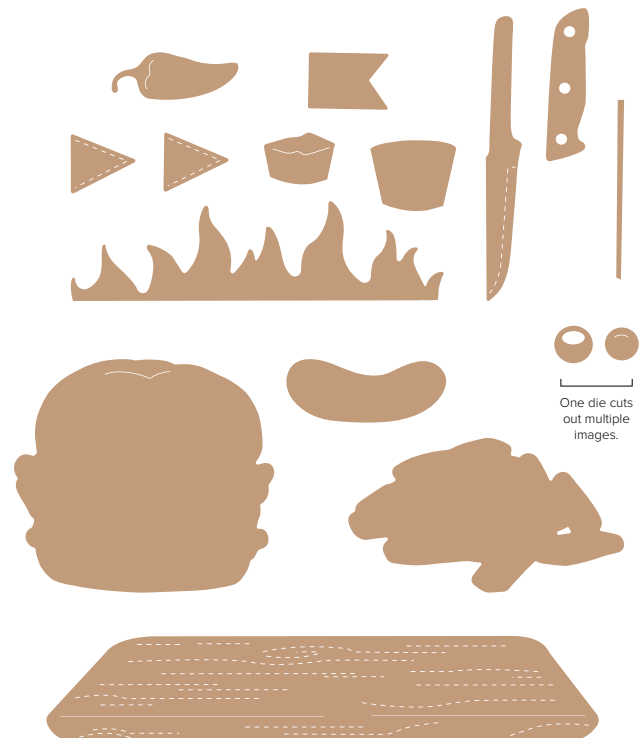

BUNDLES

10%
BUNDLED SAVINGS

bistro burger bundle

163650 | \$51.00 \$45.75 • Stamp Set + Dies

BISTRO BURGER STAMP SET • 163648 | \$23.00
7 cling stamps.

BISTRO BURGER DIES • 163649 | \$28.00
15 dies. Largest die: 4-7/8" x 1" (12.4 x 2.5 cm).