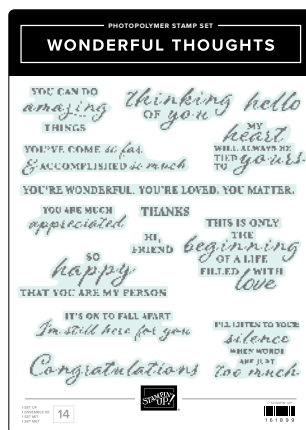

WONDERFUL THOUGHTS STAMP SET • 161899 | $25.00 • **BN** **PA**
WONDERFUL THOUGHTS DIES • 161491 | $34.00 • **BN** **PA**