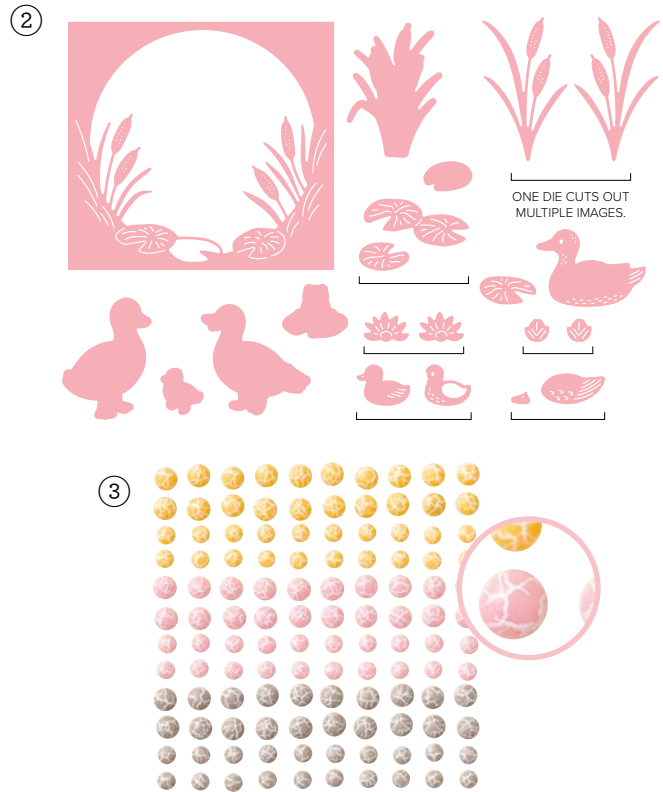

SUITE COLLECTION • 163354 | \$67.25 • EN FR

10% BUNDLED SAVINGS 1-2. CHARMING DUCK POND BUNDLE • 163350 | \$52.00 \$46.75 • Stamp Set + Dies • EN FR
 3. ADHESIVE-BACKED DAPPLED DOTS • 163353 | \$8.00 • 120 pieces. 4. LILY POND LANE 6" X 6" (15.2 X 15.2 CM)
 DESIGNER SERIES PAPER • 163342 | \$12.50 • 48 sheets.