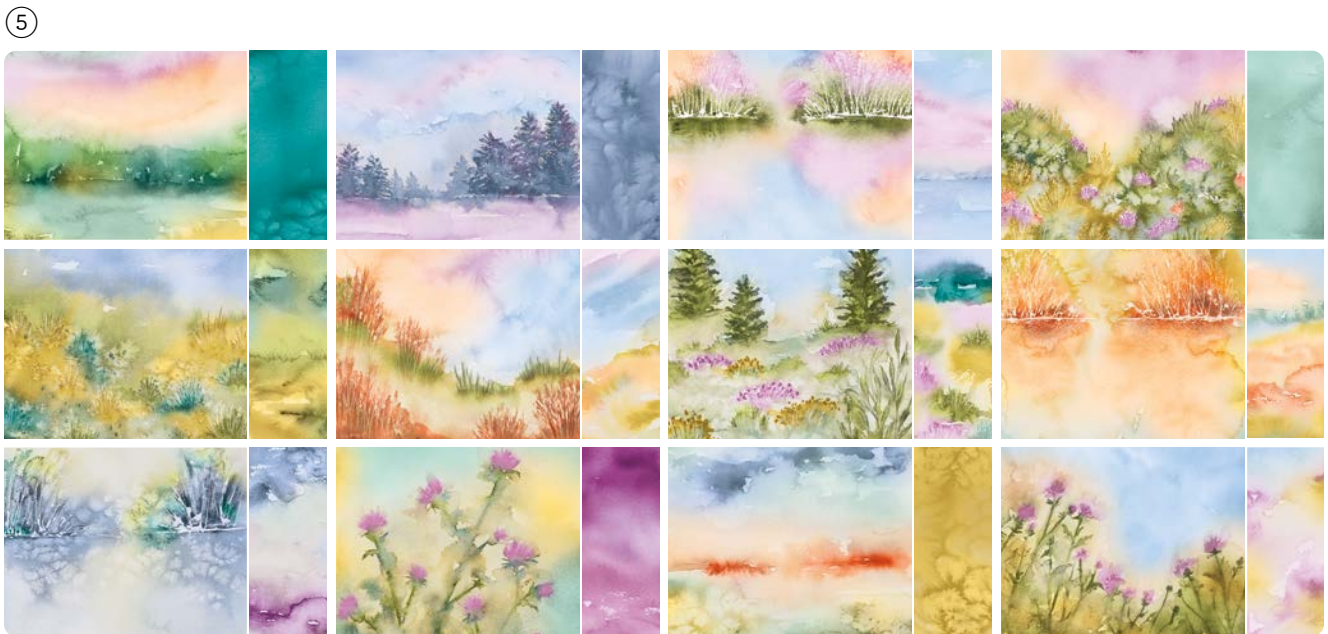

CAJUN CRAZE

CALYPSO CORAL

WILD WHEAT

MOSSY MEADOW

PRETTY PEACOCK

FRESH FREESIA

thoughtful journey

SUITE COLLECTION • 163320 | \$86.75 • **EN** **FR**