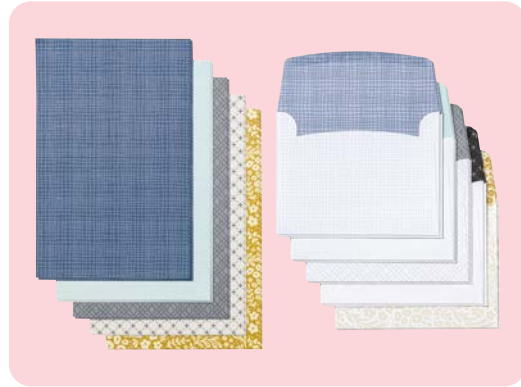

start with cards & envelopes

5 card bases and 5 envelopes.
Folded card size: 4-1/4" x 5-1/2" (10.8 x 14 cm).

SUNNY SPRINGS CARDS & ENVELOPES
163754 | \$8.00

CALMING CREEK CARDS & ENVELOPES
163753 | \$8.00