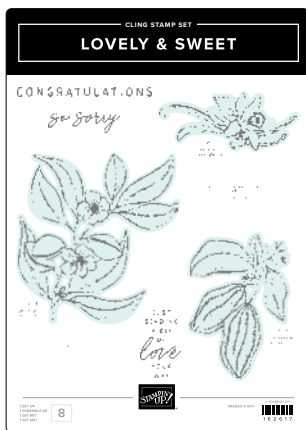

LOVELY & SWEET STAMP SET • 162617 | $26.00 • **EN** **PR**
LOVELY & SWEET DIES • 162626 | $32.00