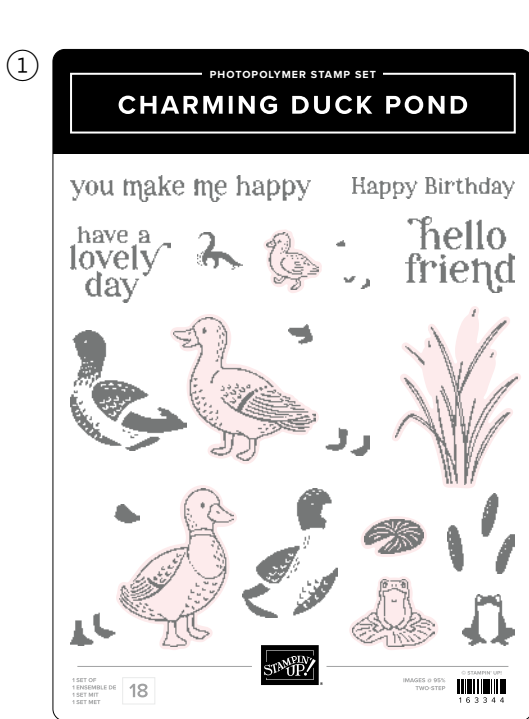

SUITE COLLECTION • 163354 | \$67.25 • EN FR

10% BUNDLED SAVINGS 1-2. CHARMING DUCK POND BUNDLE • 163350 | \$52.00 \$46.75 • Stamp Set + Dies • EN FR
 3. ADHESIVE-BACKED DAPPLED DOTS • 163353 | \$8.00 • 120 pieces. 4. LILY POND LANE 6" X 6" (15.2 X 15.2 CM)
 DESIGNER SERIES PAPER • 163342 | \$12.50 • 48 sheets.