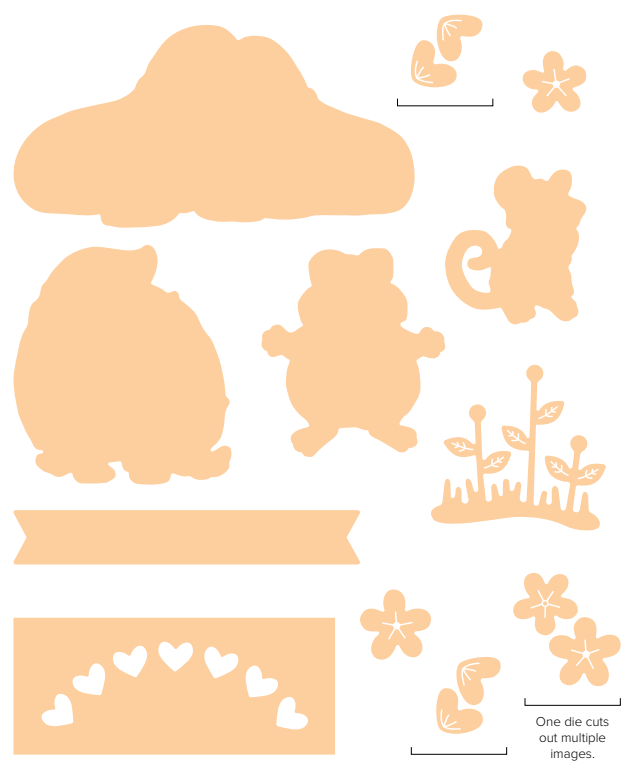

FRIENDLY FINS DIES • 163588 | \$28.00
14 dies. Largest die: 3-7/8" x 2" (9.8 x 5.1 cm).

BUNDLES

10%
BUNDLE SAVINGS

hearts & hugs bundle

163667 | \$55.00 \$49.50 • EN FR • Stamp Set + Dies

BUNDLES

HEARTS & HUGS STAMP SET • 163659 | \$25.00
10 cling stamps • EN FR