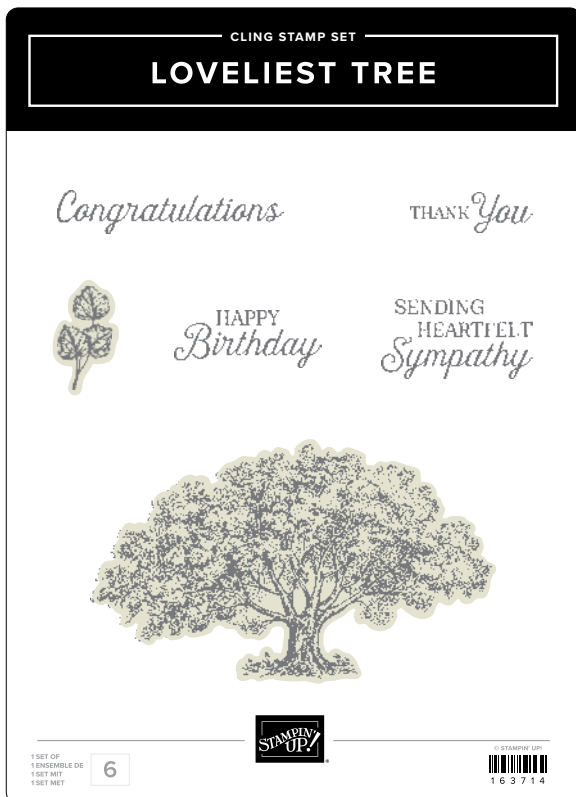

LOVELIEST TREE STAMP SET • 163714 | $20.00
6 cling stamps.