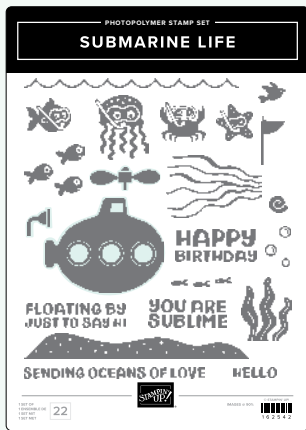

SUBMARINE LIFE STAMP SET • 162542 | $24.00
SUBMARINE LIFE BUILDER PUNCH • 162534 | $24.00