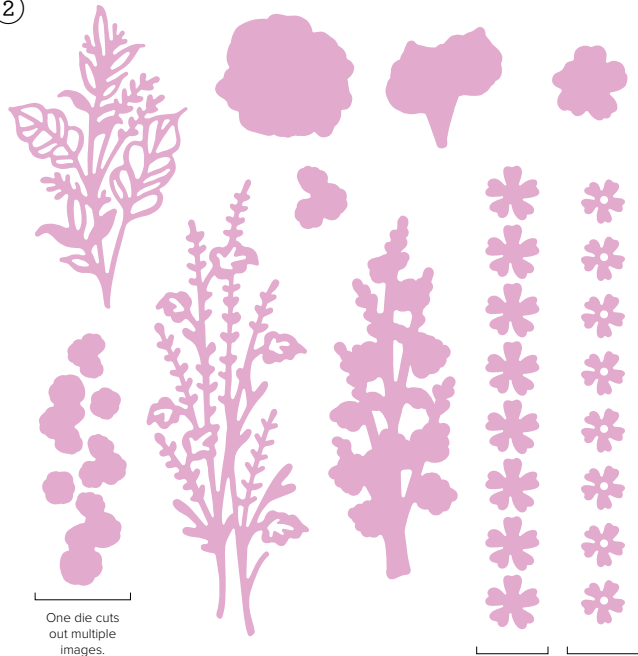

unbounded beauty

SUITE COLLECTION • 163390 | $141.00 • EN ES FR

1

2

3

4

PRETTY IN PINK

PEACH PIE

SHY SHAMROCK

SUMMER SPLASH

BERRY BURST

PETUNIA POP