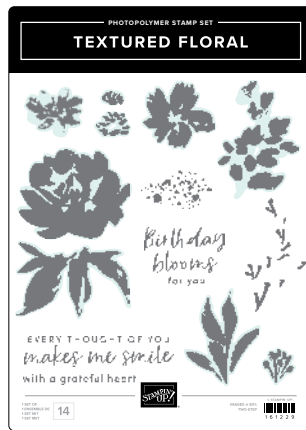

TEXTURED FLORAL STAMP SET • 161229 | $24.00
TEXTURED FLORAL DIES • 161231 | $34.00