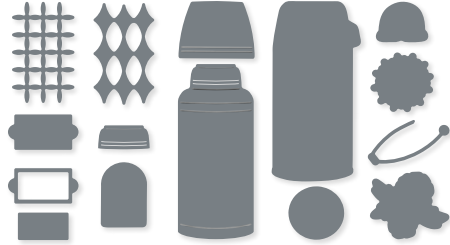

WARMEST HEART DIES
162351 | $27.00
14 dies. Largest die: 1-5/16" x 2-3/4"
(3.3 x 7 cm).

10%
BUNDLED SAVINGS

WARMEST HEART BUNDLE
163858 | ~~$45.00~~ $40.50
Photopolymer •
Warmest Heart Stamp Set (p. 65) + Warmest Heart Dies