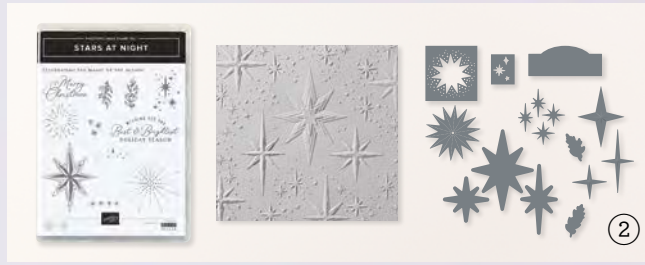

①

②

③

④

⑤

⑥

COPPER CLAY MISTY MOONLIGHT BOHO BLUE NIGHT OF NAVY CRUMB CAKE PEBBLED PATH

1. NIGHT DIVINE BUNDLE
161997 | \$54.00 \$48.50
 10% **BUNDLED SAVINGS** Cling • **EN** **FR**
 Night Divine Stamp Set
 + Night Divine Dies (p. 70)