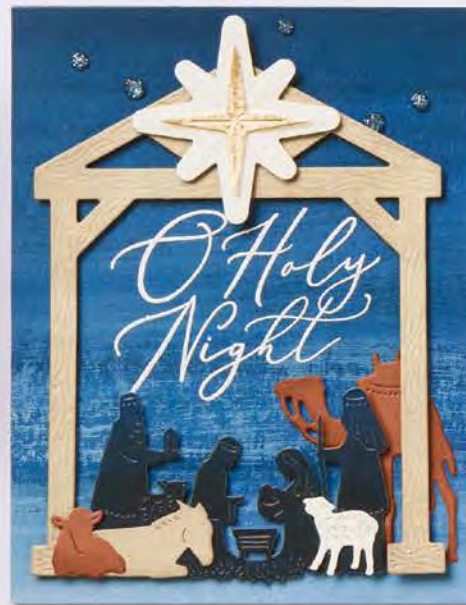

SUITE

© HOLY NIGHT

SUITE COLLECTION • 162012 | $144.50

Cling & photopolymer •

Suite collection includes one of each item listed on the next page.