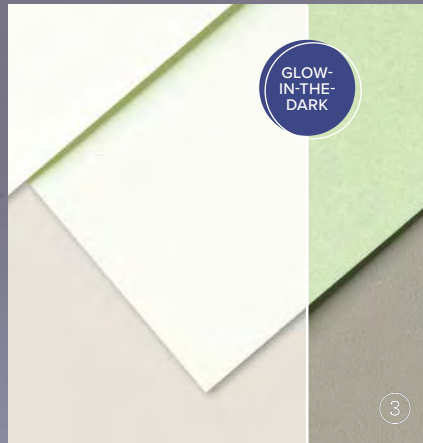

3

4. THEM BONES 12" X 12" (30.5 X 30.5 CM) DESIGNER SERIES PAPER • 162215 | $12.50
12 sheets: 2 each of 6 double-sided designs*. Acid free, lignin free.

*Visit stampinup.com and search by item number to see enlarged images and detailed product information.