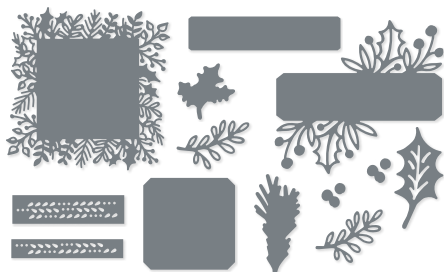

CHRISTMAS CLASSICS DIES
161976 | $37.00
13 dies. Largest die: 3-7/8" x 3-1/2"
(9.8 x 8.9 cm).