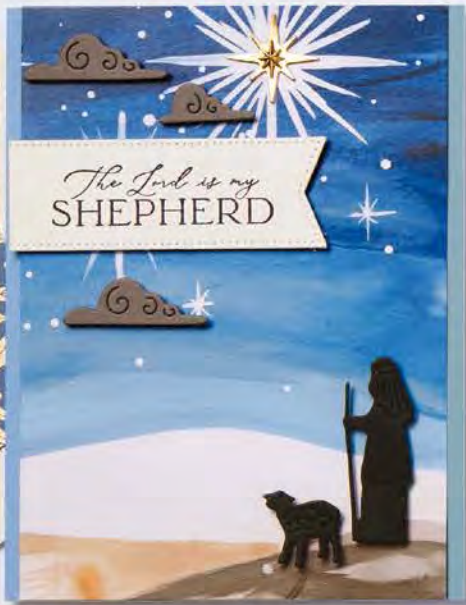

Use with a Stampin' Cut & Emboss Machine (p. 10).
21 dies. Largest die: 1-13/16" x 3-5/8" (4.6 x 9.2 cm).

SUITE

© HOLY NIGHT

SUITE COLLECTION • 162012 | \$144.50

Cling & photopolymer •

Suite collection includes one of each item listed on the next page.