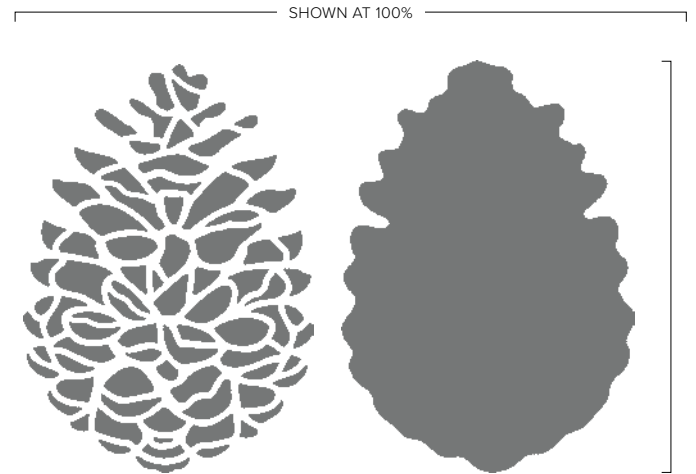

Our Reversibles stamps (at right) are made from specialized, double-sided photopolymer. Stamp one side, then turn it over and stamp again—you get two images in each stamp!