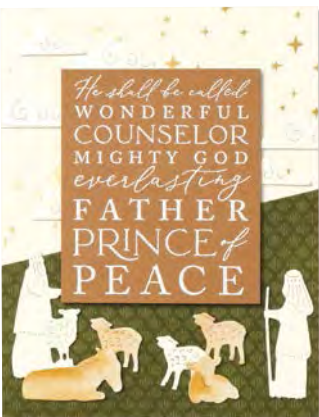

NIGHT DIVINE DIES
161996 | $27.00
8 dies. Largest die: 3-3/4" x 4-3/4"
(9.5 x 12.1 cm).

10%
BUNDLED SAVINGS

NIGHT DIVINE BUNDLE
161997 | ~~$54.00~~ $48.50
Cling •
Night Divine Stamp Set (p. 16) + Night Divine Dies