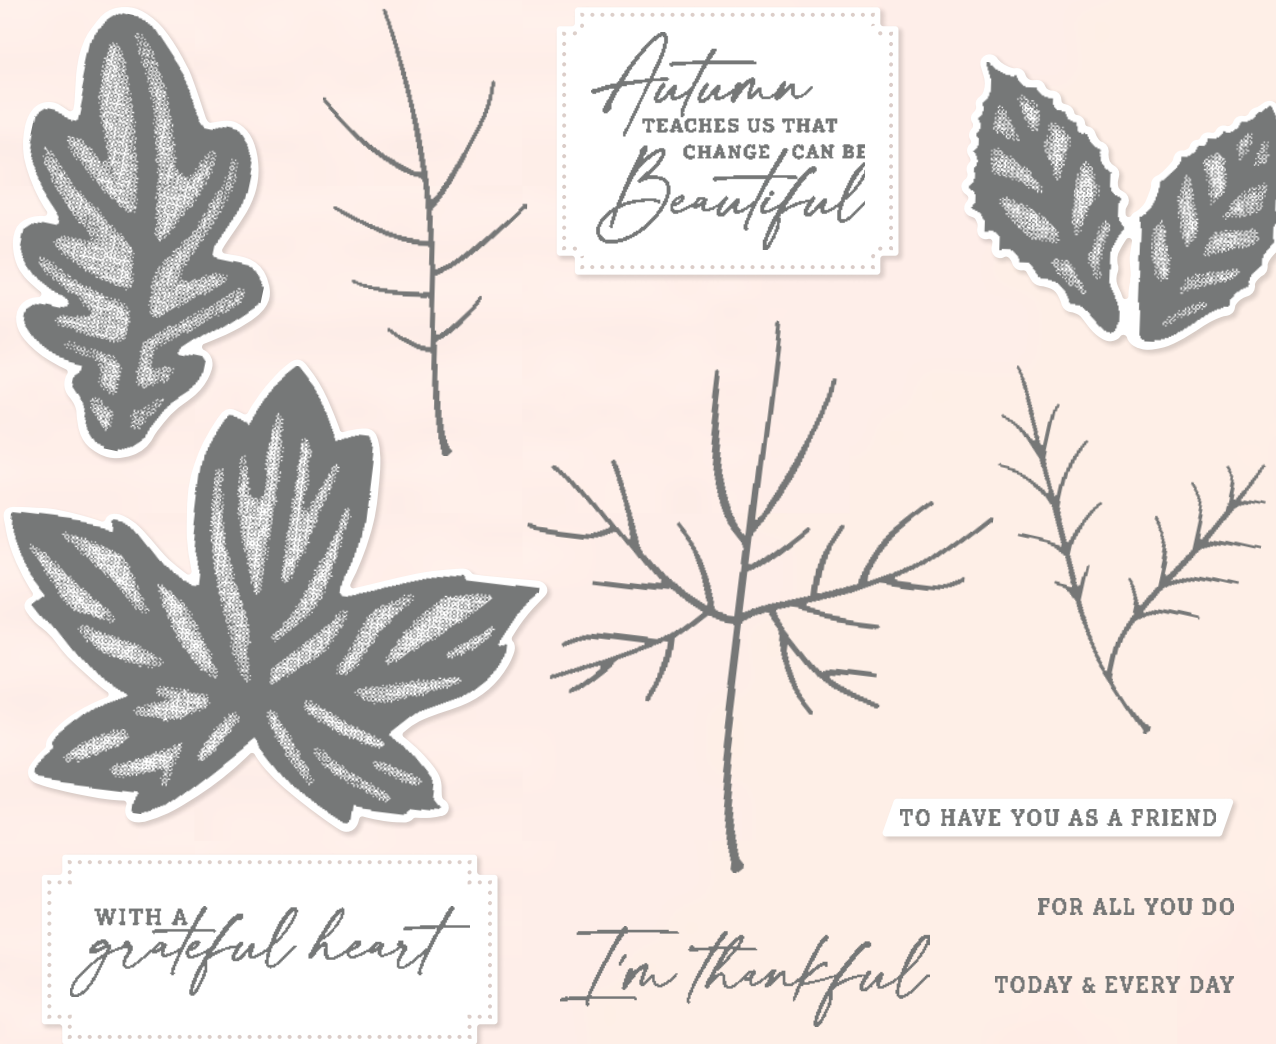

6. ALL ABOUT AUTUMN 6" X 6"

(15.2 X 15.2 CM) SPECIALTY DESIGNER SERIES PAPER 162178 | \$15.00

48 sheets: 4 each of 12 double-sided designs*. Includes copper foil. Acid free, lignin free.

⑥

*Visit stampingup.com and search by item number to see enlarged images and detailed product information.