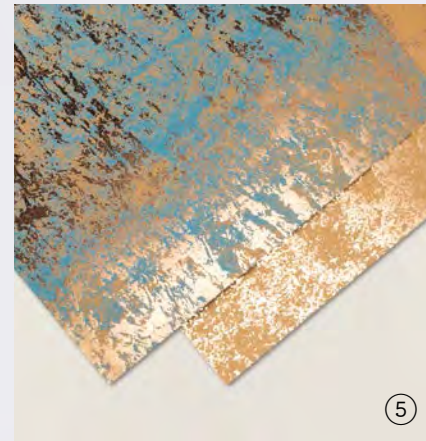

3. COPPER & NATURAL RIBBON

COMBO PACK • 162192 | \$9.50

2 spools. Natural: 1" (2.5 cm). Metallic copper:
1/4" (6.4 mm). 5 yards (4.6 m) each.

③

④

⑤

4. DISTRESSED TILE 3D EMBOSSING FOLDER

162189 | \$9.50