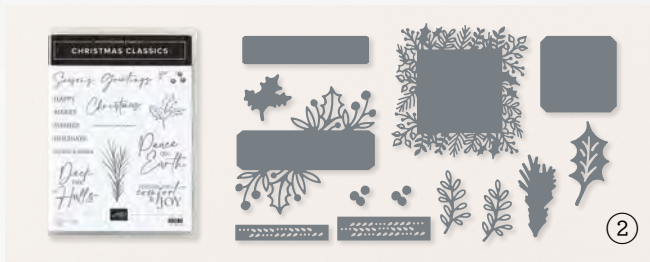

SUITE

JOY OF

CHRISTMAS

SUITE COLLECTION • 161983 | \$141.00

Photopolymer •  

Suite collection includes one of each item listed on the next page.

1

2