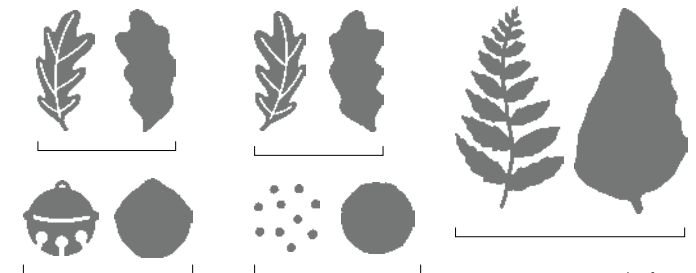

Our Reversibles stamps (at right) are made from specialized, double-sided photopolymer. Stamp one side, then turn it over and stamp again—you get two images in each stamp!