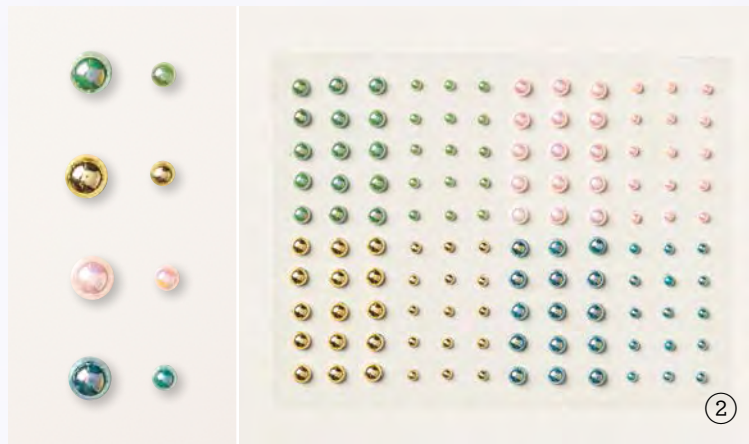

1. MODERN GARDEN BUNDLE

162235 | $46.00 $41.25

10% **BUNDLED SAVINGS** Photopolymer • **MM** **PR**

Modern Garden Stamp Set +
Modern Oval Punch (p. 70)

2. BLOOMING PEARLS • 162238 | $8.00

120 adhesive-backed pieces: 30 each of
4 colors. 3 mm, 5 mm. Garden Green, gold,
Petal Pink, Pretty Peacock.

3. CALYPSO CORAL 3/16" (4.8 MM)

BRAIDED LINEN TRIM • 162239 | $8.00

10 yards (9.1 m).

4. GARDEN WALK 6" X 6" (15.2 X 15.2 CM)
DESIGNER SERIES PAPER • 162227 | $12.50

48 sheets: 6 each of 8 double-sided designs*.
Acid free, lignin free.

*Visit stampinup.com and search by item number to see
enlarged images and detailed product information.