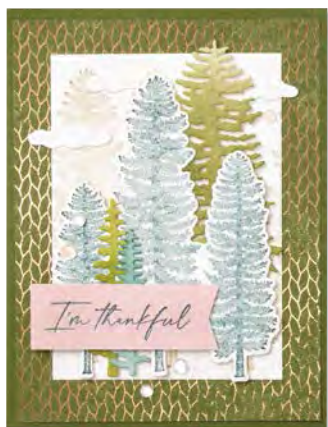

FOREVER FOREST DIES
162057 | $37.00
17 dies. Largest die: 3-1/8" x 4"
(7.9 x 10.2 cm).