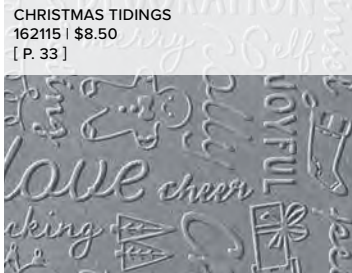

HYBRID

EMBOSSING FOLDER

EMBOSSING FOLDERS

STARS AT NIGHT HYBRID
162006 | \$39.00
[P. 17]

CHEERY PATTERNS
162287 | \$8.50
[P. 60]

CHRISTMAS TIDINGS
162115 | \$8.50
[P. 33]

DISTRESSED TILE 3D
162189 | \$9.50
[P. 43]