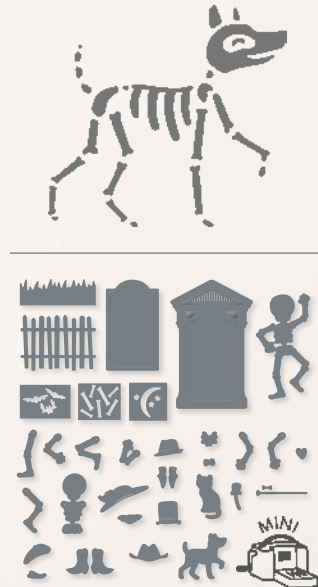

— SHOWN AT 100% —

BAG OF BONES DIES 162218 | $37.00
Use with a Stampin' Cut & Emboss Machine (p. 10). 31 dies. Largest die: 2-3/16" x 3-7/16" (5.6 x 8.7 cm).