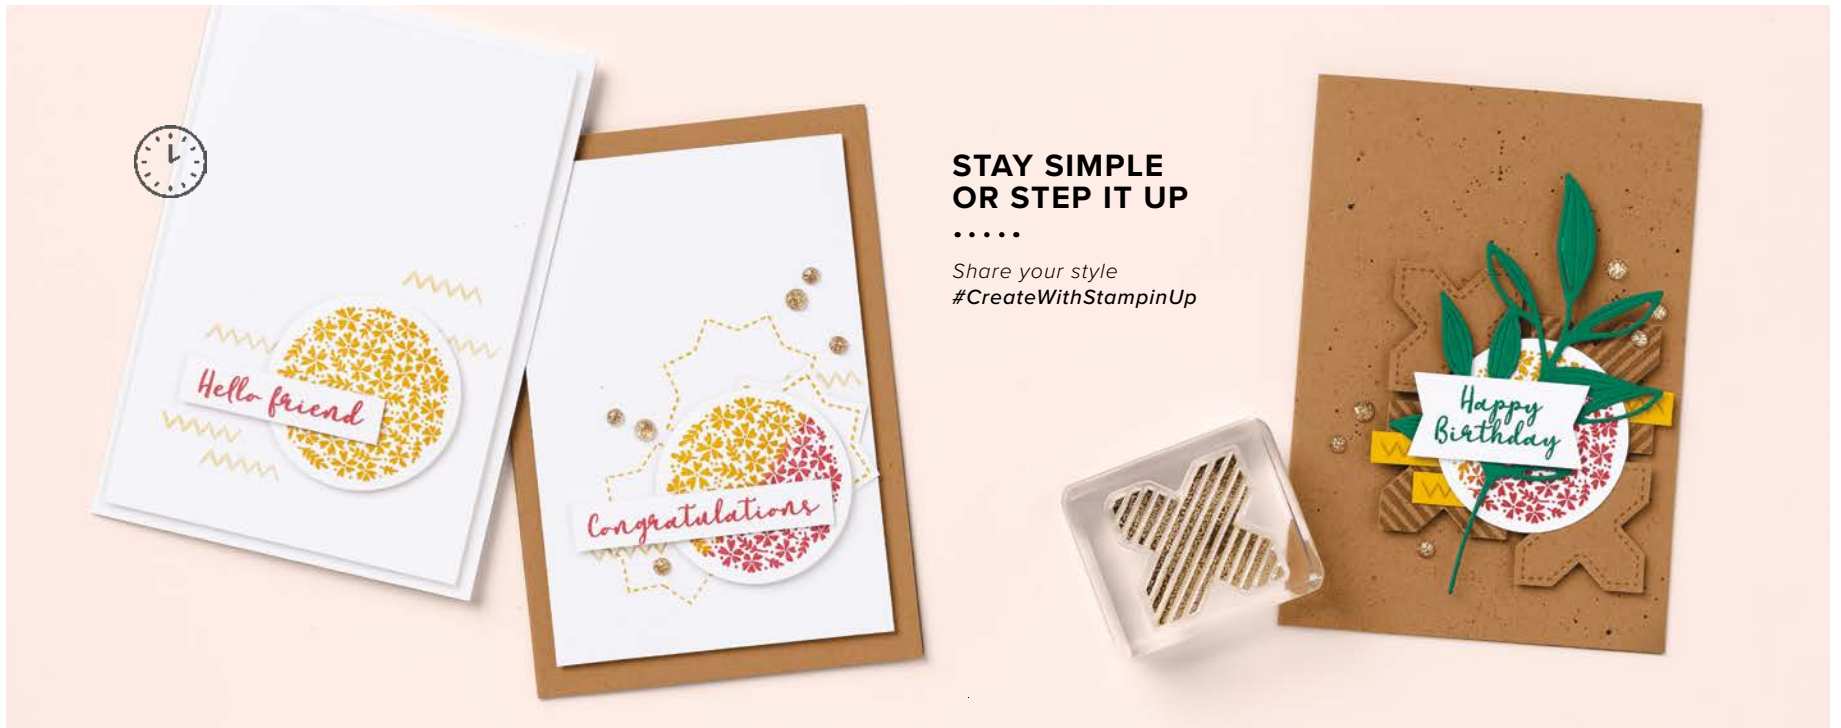

Use with a Stampin' Cut & Emboss Machine (p. 10).

18 dies. Largest die: 2-1/4" x 3-1/4" (5.7 x 8.3 cm).

**STAY SIMPLE
OR STEP IT UP**

.....

Share your style
#CreateWithStampinUp

Hello friend

Congratulations