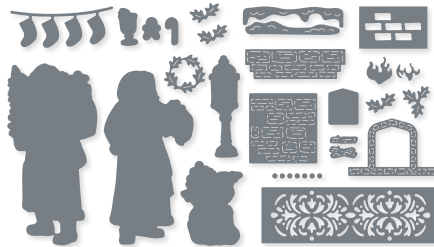

SAINT NICHOLAS DIES
162352 | $34.00
21 dies. Largest die: 1-13/16" x 3-5/8"
(4.6 x 9.2 cm).

10%
BUNDLED SAVINGS

SAINT NICHOLAS BUNDLE
163859 | ~~$61.00~~ $54.75
Cling •
Saint Nicholas Stamp Set (p. 11) + Saint Nicholas Dies