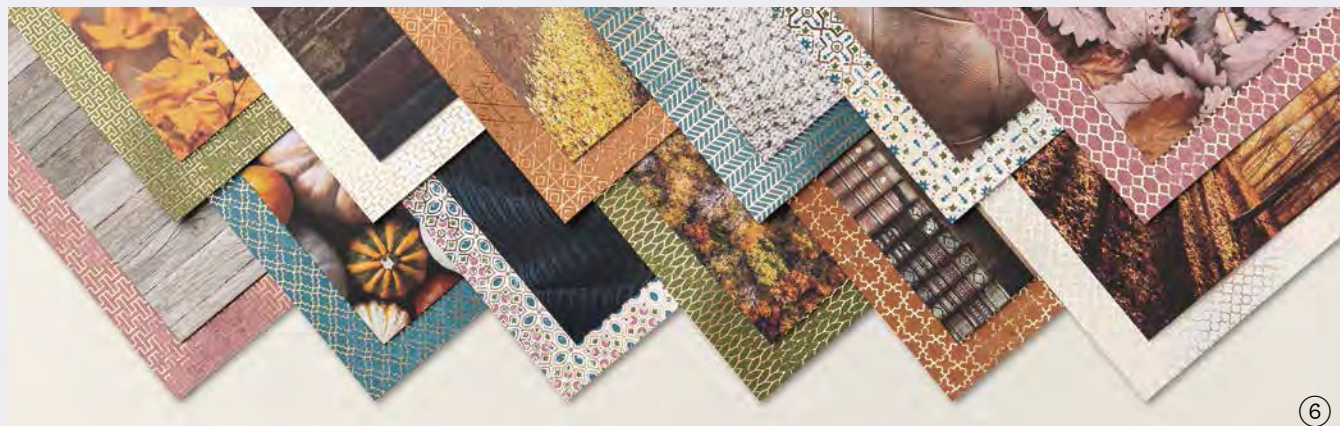

⑥

*Visit stampingup.com and search by item number to see enlarged images and detailed product information.