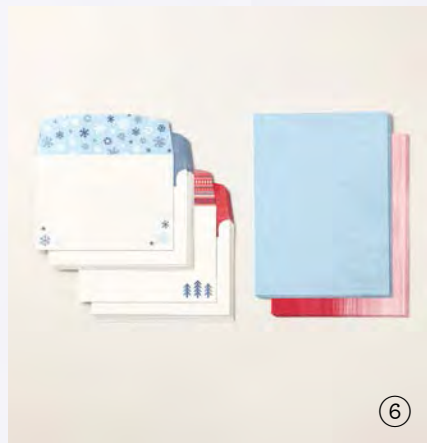

①

②

③

④

⑤

⑥

⑦

1. BEARY CUTE BUNDLE
162023 | $47.00 $42.25
10% BUNDLED SAVINGS Photopolymer •
Beary Cute Stamp Set + Beary Cute Punch (p. 67)

2. SNOWFLAKE SKY 3D EMBOSSING FOLDER
162026 | $11.00
Use with a Stampin' Cut & Emboss Machine (p. 10).
6" x 6-1/4" (15.2 x 15.9 cm).

3. ADHESIVE-BACKED GLITTER SEQUINS
162029 | $8.00
240 pieces. 4 mm, 5 mm. Blue, white, Old Olive.

4. BALMY BLUE 3/8" (1 CM) SPARKLE RIBBON
162030 | $9.00
5 yards (4.6 m). Balmly Blue with silver sparkles.

5. BEARY CHRISTMAS MEMORIES & MORE CARD PACK • 162027 | $10.00
54 total double-sided cards* in 3" x 4" (7.6 x 10.2 cm) and 4" x 6" (10.2 x 15.2 cm) sizes.
4 sticker sheets.

6. BEARY CHRISTMAS MEMORIES & MORE CARDS & ENVELOPES • 162028 | $10.00
20 card bases and 20 envelopes*. Folded card size: 4-1/4" x 5-1/2" (10.8 x 14 cm).

7. BEARY CHRISTMAS 12" X 12" (30.5 X 30.5 CM) DESIGNER SERIES PAPER • 162015 | $12.50
12 sheets: 2 each of 6 double-sided designs*. Acid free, lignin free.

*Visit stampinup.com and search by item number to see enlarged images and detailed product information.