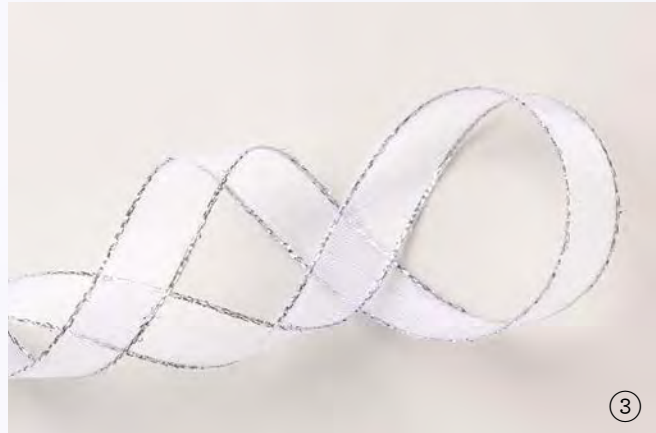

SUITE

WINTER

MEADOW

SUITE COLLECTION • 162150 | \$96.50

Cling •

Suite collection includes one of each item listed on the next page.

①

②