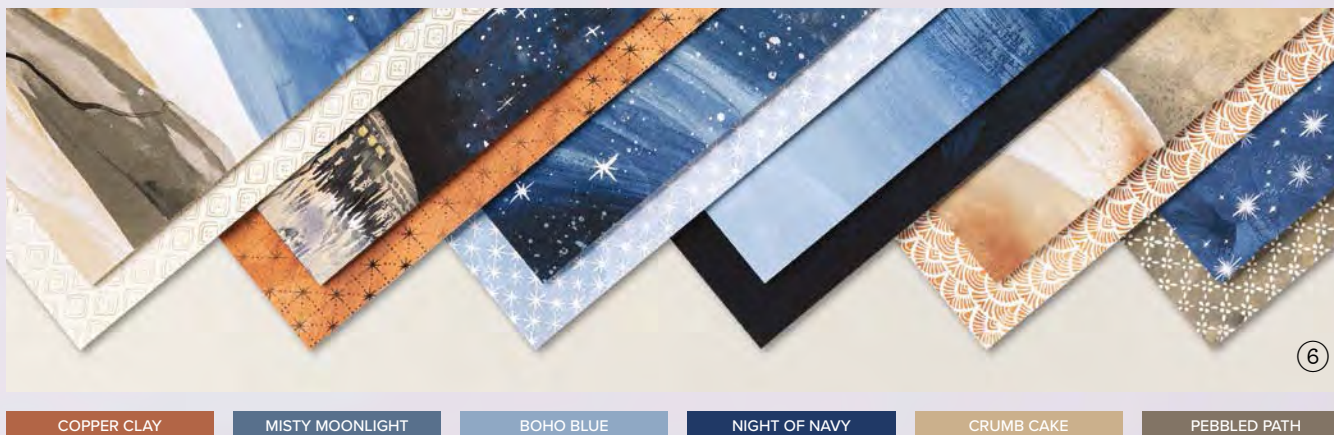

①

②

③

④

⑤

⑥

COPPER CLAY MISTY MOONLIGHT BOHO BLUE NIGHT OF NAVY CRUMB CAKE PEBBLED PATH

1. NIGHT DIVINE BUNDLE
161997 | \$54.00 \$48.50
 10% **BUNDLED SAVINGS** Cling • **EN** **FR**
 Night Divine Stamp Set
 + Night Divine Dies (p. 70)