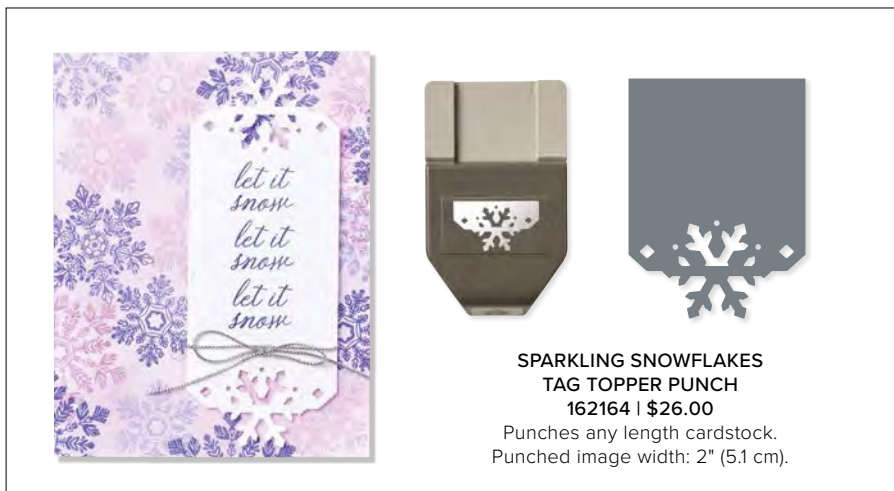

SPARKLING SNOWFLAKES TAG TOPPER PUNCH
162164 | $26.00
Punches any length cardstock.
Punched image width: 2" (5.1 cm).