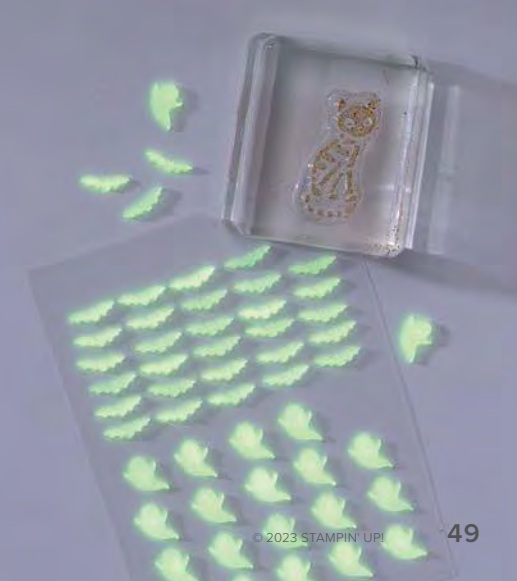

— SHOWN AT 100% —

2

3

*Visit stampinup.com and search by item number to see enlarged images and detailed product information.

4