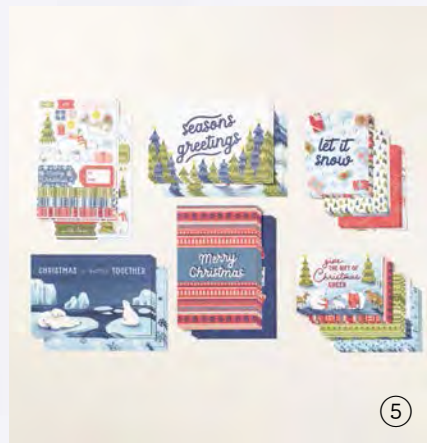

①

②

③

④

⑤

⑥

⑦

1. BEARY CUTE BUNDLE
162023 | $47.00 $42.25
10% BUNDLED SAVINGS Photopolymer •
Beary Cute Stamp Set + Beary Cute Punch (p. 67)

2. SNOWFLAKE SKY 3D EMBOSSING FOLDER
162026 | $11.00
Use with a Stampin' Cut & Emboss Machine (p. 10).
6" x 6-1/4" (15.2 x 15.9 cm).

3. ADHESIVE-BACKED GLITTER SEQUINS
162029 | $8.00
240 pieces. 4 mm, 5 mm. Blue, white, Old Olive.

4. BALMY BLUE 3/8" (1 CM) SPARKLE RIBBON
162030 | $9.00
5 yards (4.6 m). Balmly Blue with silver sparkles.

5. BEARY CHRISTMAS MEMORIES & MORE CARD PACK • 162027 | $10.00
54 total double-sided cards* in 3" x 4" (7.6 x 10.2 cm) and 4" x 6" (10.2 x 15.2 cm) sizes.
4 sticker sheets.

6. BEARY CHRISTMAS MEMORIES & MORE CARDS & ENVELOPES • 162028 | $10.00
20 card bases and 20 envelopes*. Folded card size: 4-1/4" x 5-1/2" (10.8 x 14 cm).

7. BEARY CHRISTMAS 12" X 12" (30.5 X 30.5 CM) DESIGNER SERIES PAPER • 162015 | $12.50
12 sheets: 2 each of 6 double-sided designs*. Acid free, lignin free.

*Visit stampinup.com and search by item number to see enlarged images and detailed product information.